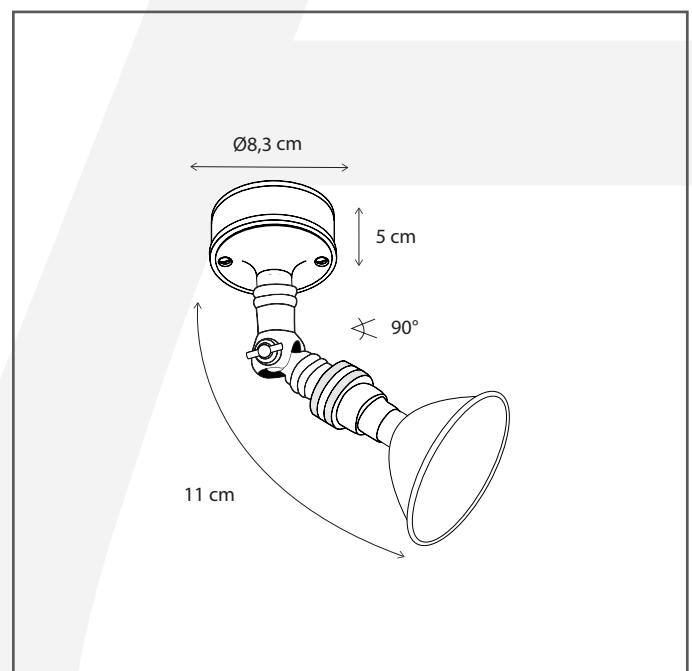

Authentage

Lighting - Verlichting - Eclairage - Beleuchtung
Belgian Design

Marron on round base

MAR2L1F83

General information

Location:	INDOOR
Application:	SPOT
Collection:	MARRON
Material:	Frame: Brass
Finish:	Chrome

Dimensions and weight

Length (cm):	-
Width (cm):	8,3
Height (cm):	16
Depth (cm):	8,3
Weight (kg):	0,503

Product Specifications

Max. Wattage circuit 1 (W):	8
Max. Wattage circuit 2 (W):	
Voltage (V):	230
Fitting:	BA15d
Driver included:	Yes
Transformer included:	No
Dali:	No
Color Temperature (K):	-
Integrated LED:	-
Lamps included:	No
IP rating (IP):	20
Dimmability remote:	Yes
Dimmability on product:	No