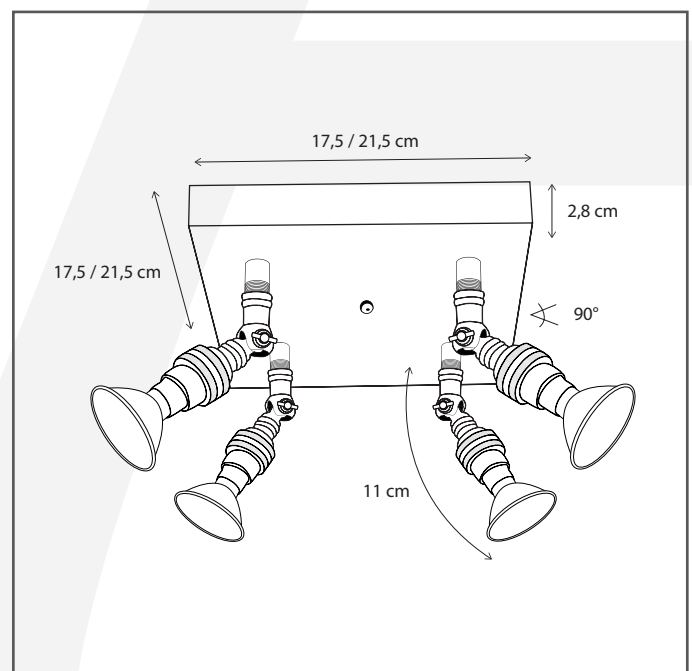

Authentage

Lighting - Verlichting - Eclairage - Beleuchtung
Belgian Design

Marron on square base 6L

MAR1L6V21

General information

Location:	INDOOR
Application:	SPOT
Collection:	MARRON
Material:	Frame: Brass
Finish:	Brushed nickel

Dimensions and weight

Length (cm):	-
Width (cm):	21,5
Height (cm):	14
Depth (cm):	21,5
Weight (kg):	1,6

Product Specifications

Max. Wattage circuit 1 (W):	6 x 8
Max. Wattage circuit 2 (W):	
Voltage (V):	230
Fitting:	BA15d
Driver included:	Yes
Transformer included:	No
Dali:	No
Color Temperature (K):	-
Integrated LED:	-
Lamps included:	No
IP rating (IP):	20
Dimmability remote:	Yes
Dimmability on product:	No