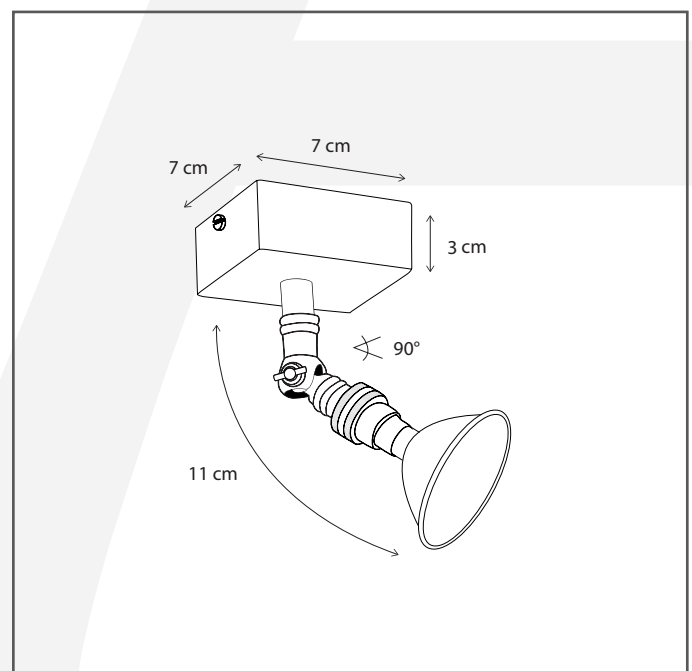

Authentage

Lighting - Verlichting - Eclairage - Beleuchtung
Belgian Design

Marron on square base

MAR1L1V70

General information

Location:	INDOOR
Application:	SPOT
Collection:	MARRON
Material:	Frame: Brass
Finish:	Brushed nickel

Dimensions and weight

Length (cm):	-
Width (cm):	7
Height (cm):	14
Depth (cm):	7
Weight (kg):	0,383

Product Specifications

Max. Wattage circuit 1 (W):	8
Max. Wattage circuit 2 (W):	
Voltage (V):	230
Fitting:	BA15d
Driver included:	Yes
Transformer included:	No
Dali:	No
Color Temperature (K):	-
Integrated LED:	-
Lamps included:	No
IP rating (IP):	20
Dimmability remote:	Yes
Dimmability on product:	No