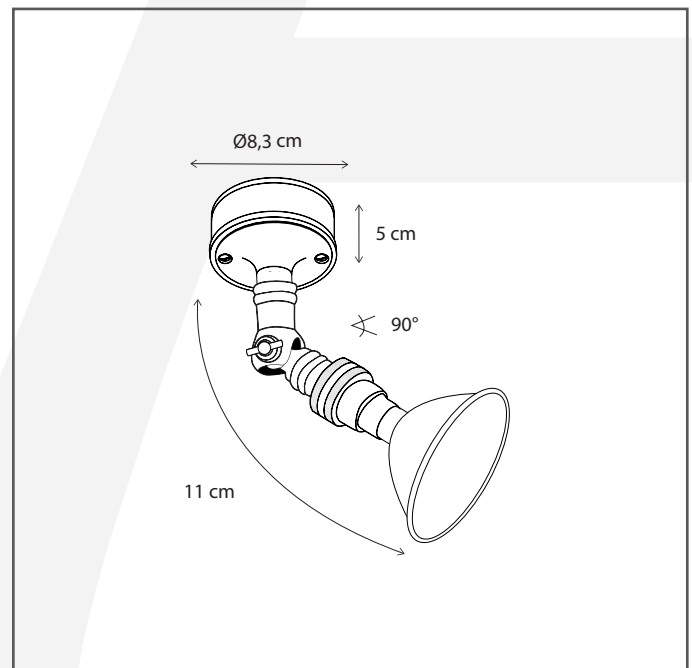

Authentage

Lighting - Verlichting - Eclairage - Beleuchtung
Belgian Design

Marron on round base

MAR1L1F83

General information

Location:	INDOOR
Application:	SPOT
Collection:	MARRON
Material:	Frame: Brass
Finish:	Brushed nickel

Dimensions and weight

Length (cm):	-
Width (cm):	8,3
Height (cm):	16
Depth (cm):	8,3
Weight (kg):	0,503

Product Specifications

Max. Wattage circuit 1 (W):	8
Max. Wattage circuit 2 (W):	
Voltage (V):	230
Fitting:	BA15d
Driver included:	Yes
Transformer included:	No
Dali:	No
Color Temperature (K):	-
Integrated LED:	-
Lamps included:	No
IP rating (IP):	20
Dimmability remote:	Yes
Dimmability on product:	No