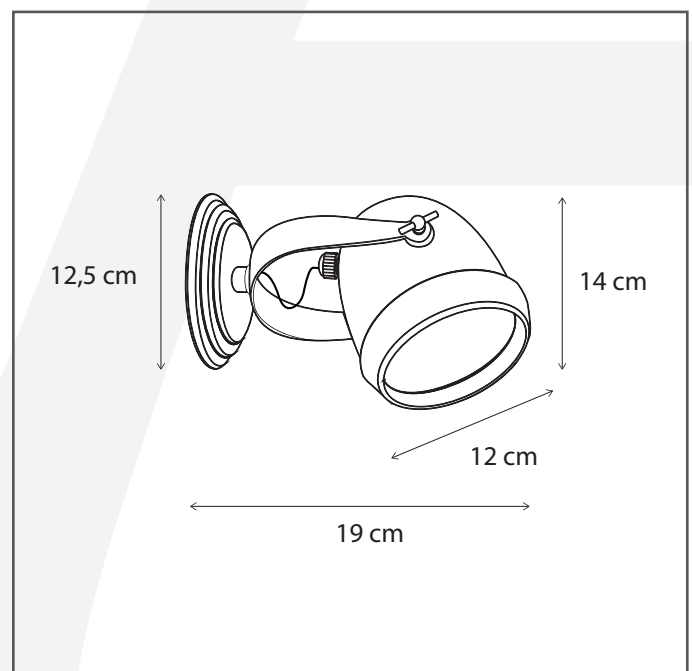

Authentage

Lighting - Verlichting - Eclairage - Beleuchtung
Belgian Design

Macro wall

MAC201A12

General information

Location:	OUTDOOR
Application:	WALL
Collection:	MACRO
Material:	Frame: Brass
Finish:	Chrome

Dimensions and weight

Length (cm):	-
Width (cm):	12
Height (cm):	12
Depth (cm):	19
Weight (kg):	2,4

Product Specifications

Max. Wattage circuit 1 (W):	12
Max. Wattage circuit 2 (W):	
Voltage (V):	12
Fitting:	G53
Driver included:	No
Transformer included:	No
Dali:	No
Color Temperature (K):	-
Integrated LED:	-
Lamps included:	No
IP rating (IP):	55
Dimmability remote:	Yes
Dimmability on product:	No