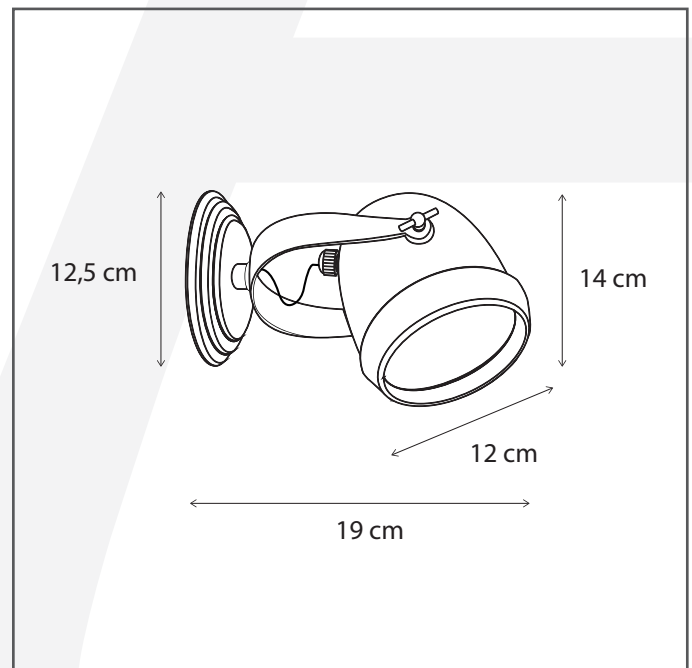

Authentage

Lighting - Verlichting - Eclairage - Beleuchtung
Belgian Design

Macro wall

MAC101A12

General information

Location:	OUTDOOR
Application:	WALL
Collection:	MACRO
Material:	Frame: Brass
Finish:	Brushed nickel

Dimensions and weight

Length (cm):	-
Width (cm):	12
Height (cm):	12
Depth (cm):	19
Weight (kg):	2,4

Product Specifications

Max. Wattage circuit 1 (W):	12
Max. Wattage circuit 2 (W):	
Voltage (V):	12
Fitting:	G53
Driver included:	No
Transformer included:	No
Dali:	No
Color Temperature (K):	-
Integrated LED:	-
Lamps included:	No
IP rating (IP):	55
Dimmability remote:	Yes
Dimmability on product:	No