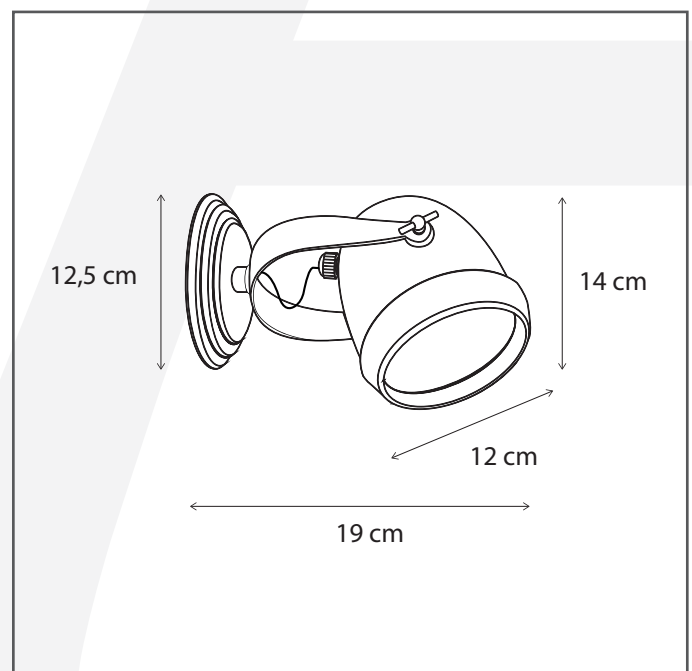

Authentage

Lighting - Verlichting - Eclairage - Beleuchtung
Belgian Design

Macro wall

MAC001A12

General information

Location:	OUTDOOR
Application:	WALL
Collection:	MACRO
Material:	Frame: Brass
Finish:	Bronze

Dimensions and weight

Length (cm):	-
Width (cm):	12
Height (cm):	12
Depth (cm):	19
Weight (kg):	2,4

Product Specifications

Max. Wattage circuit 1 (W):	12
Max. Wattage circuit 2 (W):	
Voltage (V):	12
Fitting:	G53
Driver included:	No
Transformer included:	No
Dali:	No
Color Temperature (K):	-
Integrated LED:	-
Lamps included:	No
IP rating (IP):	55
Dimmability remote:	Yes
Dimmability on product:	No