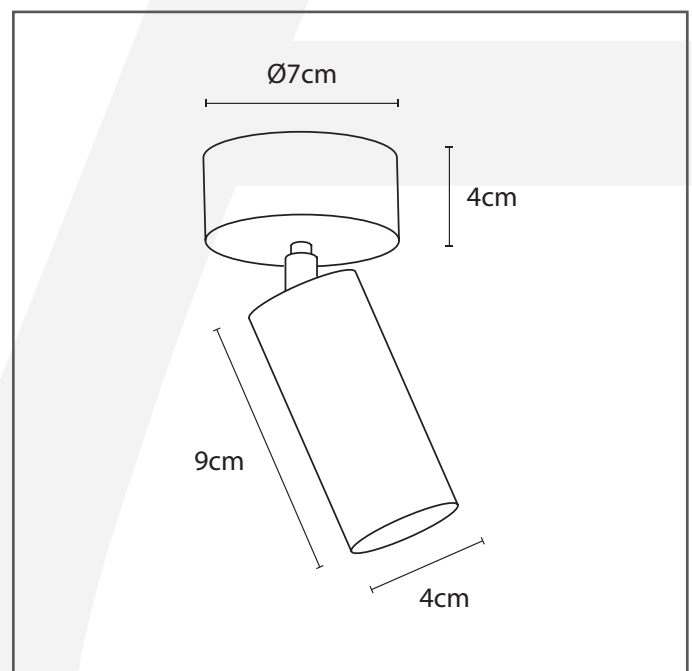

Authentage

Lighting - Verlichting - Eclairage - Beleuchtung
Belgian Design

Lit on tube base

LIT001Y70

General information

Location:	INDOOR
Application:	SPOT
Collection:	LIT
Material:	Frame: Brass
Finish:	Bronze

Dimensions and weight

Length (cm):	-
Width (cm):	7
Height (cm):	13
Depth (cm):	7
Weight (kg):	0,9

Product Specifications

Max. Wattage circuit 1 (W):	5
Max. Wattage circuit 2 (W):	
Voltage (V):	230
Fitting:	G4
Driver included:	Yes
Transformer included:	Yes
Dali:	Yes, on request
Color Temperature (K):	-
Integrated LED:	-
Lamps included:	No
IP rating (IP):	20
Dimmability remote:	Yes
Dimmability on product:	No

Lit on tube base

For further questions don't hesitate to contact us via info@authentage.be or via 0032(0)3 355 10 40.