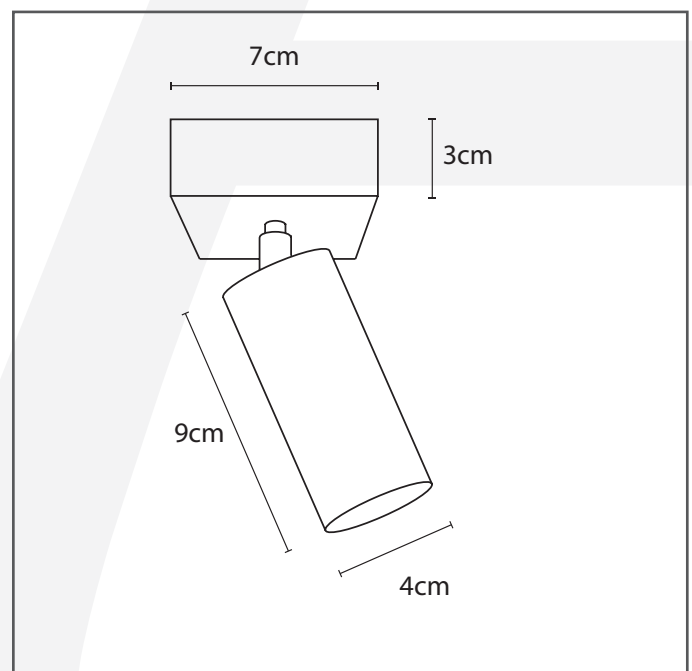

Authentage

Lighting - Verlichting - Eclairage - Beleuchtung
Belgian Design

Lit on square base

LIT001V70

General information

Location:	INDOOR
Application:	SPOT
Collection:	LIT
Material:	Frame: Brass
Finish:	Bronze

Dimensions and weight

Length (cm):	-
Width (cm):	7
Height (cm):	12
Depth (cm):	7
Weight (kg):	0,9

Product Specifications

Max. Wattage circuit 1 (W):	5
Max. Wattage circuit 2 (W):	
Voltage (V):	230
Fitting:	G4
Driver included:	Yes
Transformer included:	Yes
Dali:	Yes, on request
Color Temperature (K):	-
Integrated LED:	-
Lamps included:	No
IP rating (IP):	20
Dimmability remote:	Yes
Dimmability on product:	No