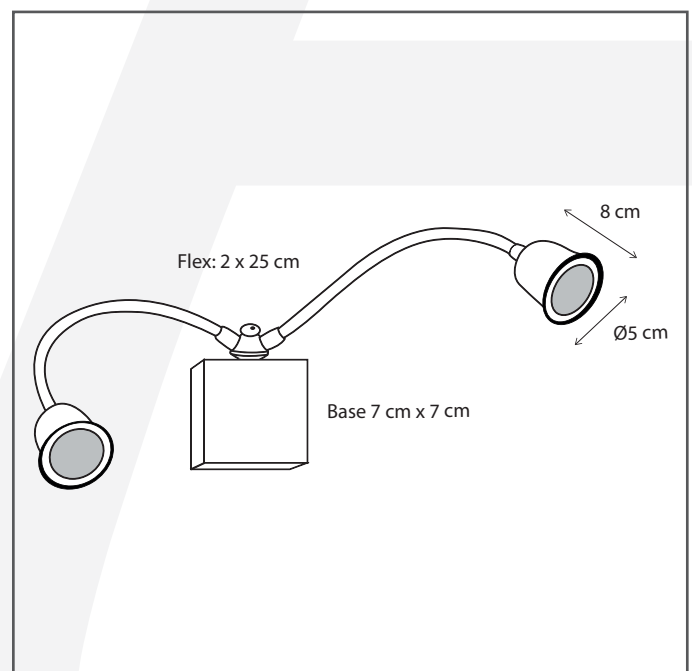

Authentage

Lighting - Verlichting - Eclairage - Beleuchtung
Belgian Design

Lisible fleure twin wall

LFT2L2V70

General information

Location:	INDOOR
Application:	WALL
Collection:	LISIBLE
Material:	Frame: Brass
Finish:	Chrome

Dimensions and weight

Length (cm):	-
Width (cm):	7
Height (cm):	25
Depth (cm):	3
Weight (kg):	0,44

Product Specifications

Max. Wattage circuit 1 (W):	2 x 5
Max. Wattage circuit 2 (W):	
Voltage (V):	230
Fitting:	G4
Driver included:	Yes
Transformer included:	No
Dali:	No
Color Temperature (K):	-
Integrated LED:	-
Lamps included:	No
IP rating (IP):	20
Dimmability remote:	Yes
Dimmability on product:	No