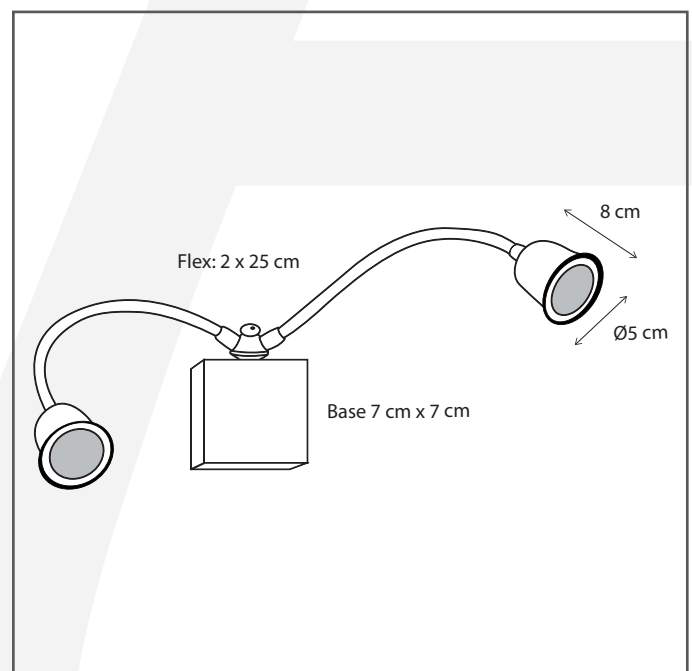

Authentage

Lighting - Verlichting - Eclairage - Beleuchtung
Belgium Design

Lisible fleure twin wall

LFT1L2V70

General information

Location:	INDOOR
Application:	WALL
Collection:	LISIBLE
Material:	Frame: Brass
Finish:	Brushed nickel

Dimensions and weight

Length (cm):	-
Width (cm):	7
Height (cm):	25
Depth (cm):	3
Weight (kg):	0,44

Product Specifications

Max. Wattage circuit 1 (W):	2 x 5
Max. Wattage circuit 2 (W):	
Voltage (V):	230
Fitting:	G4
Driver included:	Yes
Transformer included:	No
Dali:	No
Color Temperature (K):	-
Integrated LED:	-
Lamps included:	No
IP rating (IP):	20
Dimmability remote:	Yes
Dimmability on product:	No

Lisible fleure twin

For further questions don't hesitate to contact us via info@authentage.be or via 0032(0)3 355 10 40.