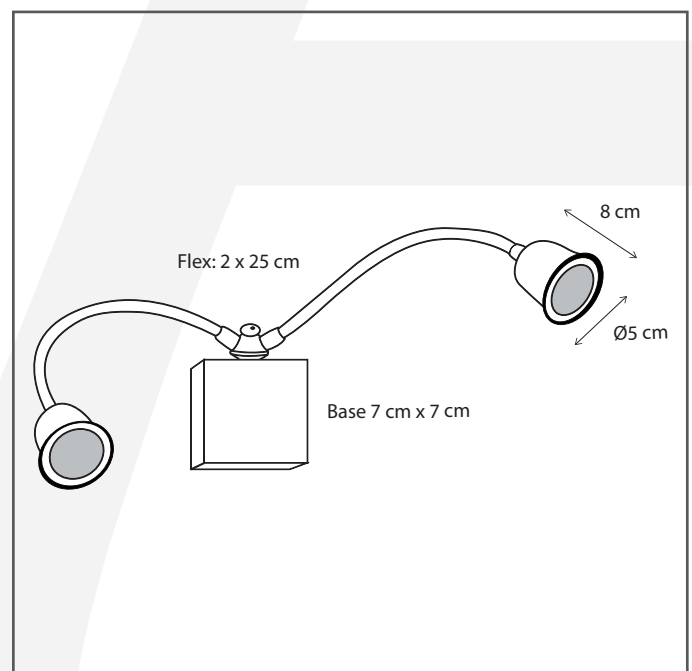

Authentage

Lighting - Verlichting - Eclairage - Beleuchtung
Belgian Design

Lisible fleure twin wall

LFT0L2V70

General information

Location:	INDOOR
Application:	WALL
Collection:	LISIBLE
Material:	Frame: Brass
Finish:	Bronze

Dimensions and weight

Length (cm):	-
Width (cm):	7
Height (cm):	25
Depth (cm):	3
Weight (kg):	0,44

Product Specifications

Max. Wattage circuit 1 (W):	2 x 5
Max. Wattage circuit 2 (W):	
Voltage (V):	230
Fitting:	G4
Driver included:	Yes
Transformer included:	No
Dali:	No
Color Temperature (K):	-
Integrated LED:	-
Lamps included:	No
IP rating (IP):	20
Dimmability remote:	Yes
Dimmability on product:	No

Lisible fleure twin

For further questions don't hesitate to contact us via info@authentage.be or via 0032(0)3 355 10 40.