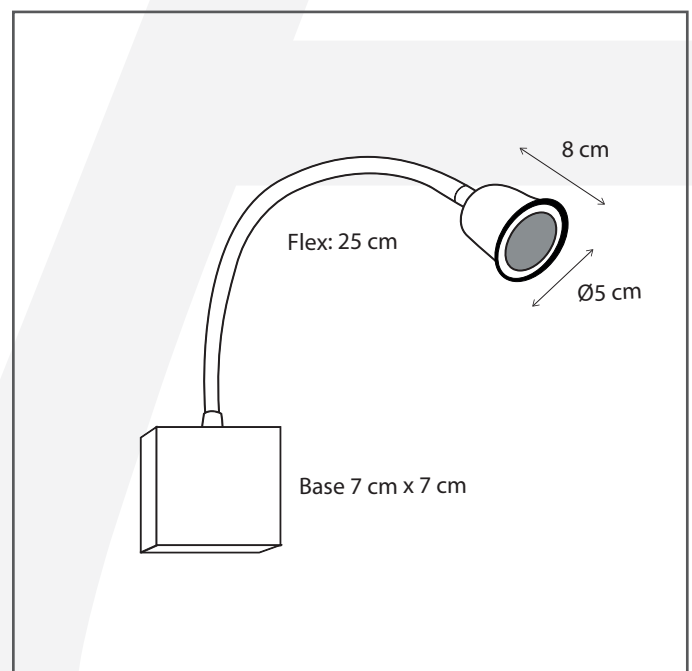

Authentage

Lighting - Verlichting - Eclairage - Beleuchtung
Belgian Design

Lisible fleure wall

LFL2L1V70

General information

Location:	INDOOR
Application:	WALL
Collection:	LISIBLE
Material:	Frame: Brass
Finish:	Chrome

Dimensions and weight

Length (cm):	-
Width (cm):	7
Height (cm):	25
Depth (cm):	3
Weight (kg):	0,4

Product Specifications

Max. Wattage circuit 1 (W):	5
Max. Wattage circuit 2 (W):	
Voltage (V):	230
Fitting:	G4
Driver included:	Yes
Transformer included:	No
Dali:	No
Color Temperature (K):	-
Integrated LED:	-
Lamps included:	No
IP rating (IP):	20
Dimmability remote:	Yes
Dimmability on product:	No