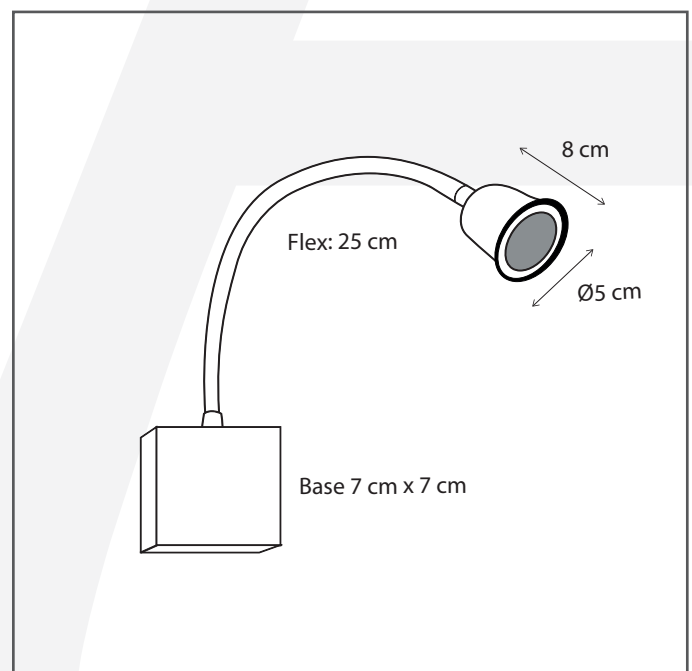

Authentage

Lighting - Verlichting - Eclairage - Beleuchtung
Belgian Design

Lisible fleure wall

LFL1L1V70

General information

Location:	INDOOR
Application:	WALL
Collection:	LISIBLE
Material:	Frame: Brass
Finish:	Brushed nickel

Dimensions and weight

Length (cm):	-
Width (cm):	7
Height (cm):	25
Depth (cm):	3
Weight (kg):	0,4

Product Specifications

Max. Wattage circuit 1 (W):	5
Max. Wattage circuit 2 (W):	
Voltage (V):	230
Fitting:	G4
Driver included:	Yes
Transformer included:	No
Dali:	No
Color Temperature (K):	-
Integrated LED:	-
Lamps included:	No
IP rating (IP):	20
Dimmability remote:	Yes
Dimmability on product:	No

For further questions don't hesitate to contact us via info@authentage.be or via 0032(0)3 355 10 40.

Lisible fleure

www.authentage.be