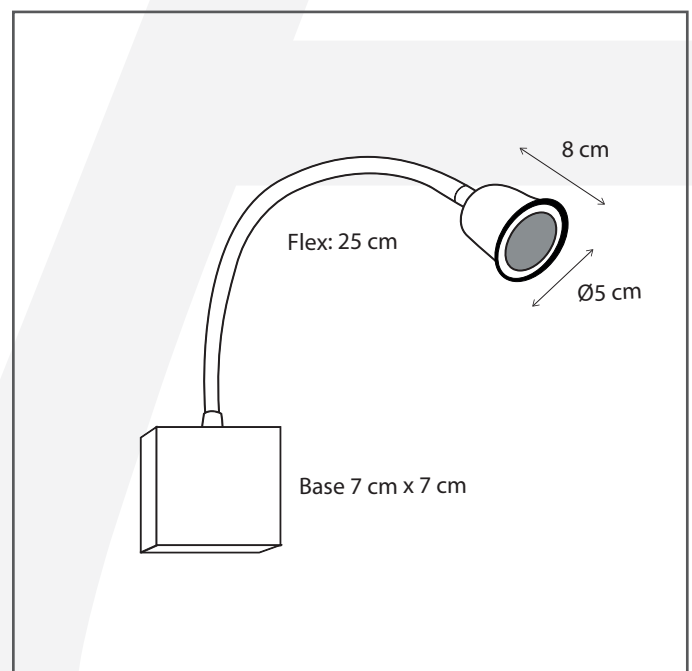

Authentage

Lighting - Verlichting - Eclairage - Beleuchtung
Belgian Design

Lisible fleure wall

LFL0L1V70

General information

Location:	INDOOR
Application:	WALL
Collection:	LISIBLE
Material:	Frame: Brass
Finish:	Bronze

Dimensions and weight

Length (cm):	-
Width (cm):	7
Height (cm):	25
Depth (cm):	3
Weight (kg):	0,35

Product Specifications

Max. Wattage circuit 1 (W):	5
Max. Wattage circuit 2 (W):	
Voltage (V):	230
Fitting:	G4
Driver included:	Yes
Transformer included:	No
Dali:	No
Color Temperature (K):	-
Integrated LED:	-
Lamps included:	No
IP rating (IP):	20
Dimmability remote:	Yes
Dimmability on product:	No