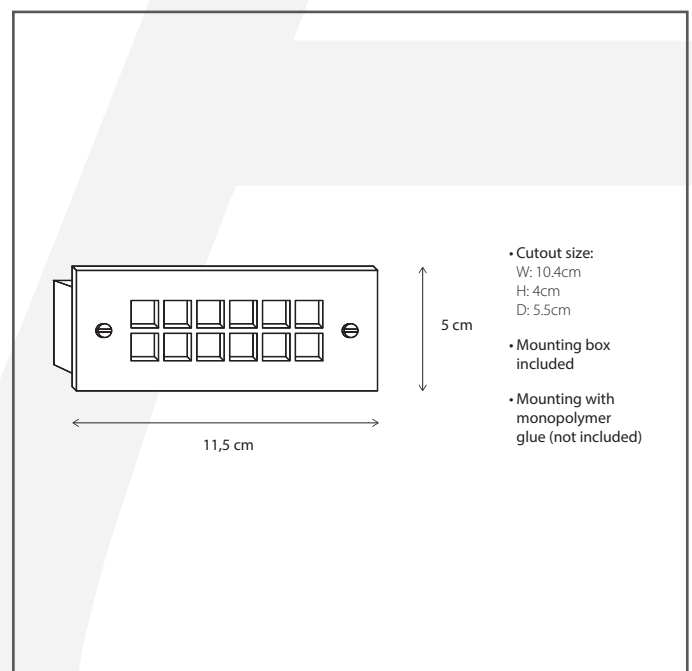

#### Dimensions and weight

Length (cm):	-
Width (cm):	11,5
Height (cm):	5
Depth (cm):	5,5
Weight (kg):	0,15

#### Product Specifications

Max. Wattage circuit 1 (W):	3
Max. Wattage circuit 2 (W):	
Voltage (V):	230
Fitting:	-
Driver included:	-
Transformer included:	-
Dali:	Yes, on request
Color Temperature (K):	2700
Integrated LED:	Yes
Lamps included:	-
IP rating (IP):	54
Dimmability remote:	Yes
Dimmability on product:	No