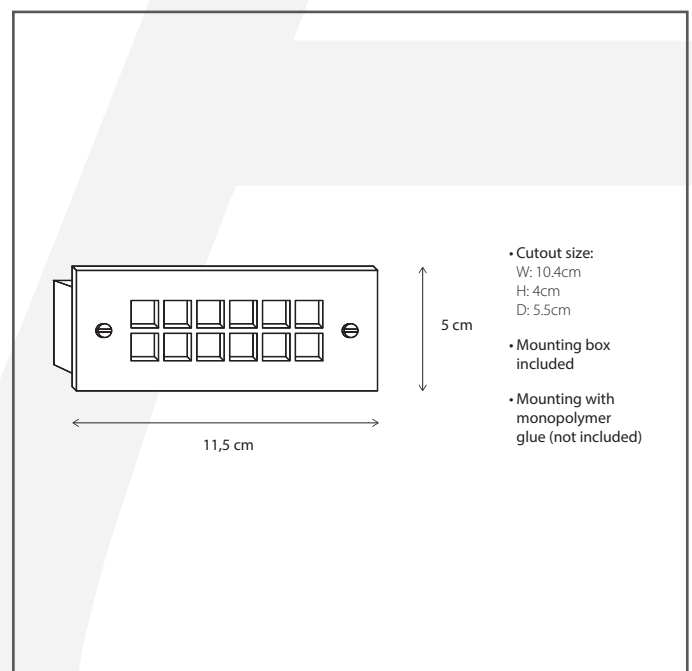

Authentage

Lighting - Verlichting - Eclairage - Beleuchtung
Belgian Design

Grille lounge

GRI201002

General information

Location:	OUTDOOR
Application:	WALL
Collection:	GRILLE
Material:	Frame: Brass, Housing: Aluminium
Finish:	Chrome

Dimensions and weight

Length (cm):	-
Width (cm):	11,5
Height (cm):	5
Depth (cm):	5,5
Weight (kg):	0,15

Product Specifications

Max. Wattage circuit 1 (W):	3
Max. Wattage circuit 2 (W):	
Voltage (V):	230
Fitting:	-
Driver included:	-
Transformer included:	-
Dali:	Yes, on request
Color Temperature (K):	2700
Integrated LED:	Yes
Lamps included:	-
IP rating (IP):	54
Dimmability remote:	Yes
Dimmability on product:	No