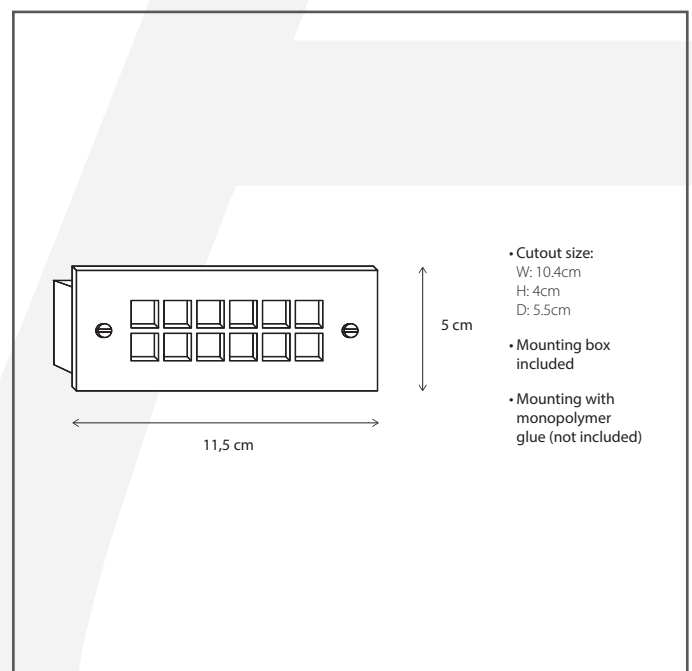

Authentage

Lighting - Verlichting - Eclairage - Beleuchtung
Belgian Design

Grille lounge

GRI101002

General information

| | |
|--------------|----------------------------------|
| Location: | OUTDOOR |
| Application: | WALL |
| Collection: | GRILLE |
| Material: | Frame: Brass, Housing: Aluminium |
| Finish: | Brushed nickel |

Dimensions and weight

| | |
|--------------|------|
| Length (cm): | - |
| Width (cm): | 11,5 |
| Height (cm): | 5 |
| Depth (cm): | 5,5 |
| Weight (kg): | 0,15 |

Product Specifications

| | |
|-----------------------------|-----------------|
| Max. Wattage circuit 1 (W): | 3 |
| Max. Wattage circuit 2 (W): | |
| Voltage (V): | 230 |
| Fitting: | - |
| Driver included: | - |
| Transformer included: | - |
| Dali: | Yes, on request |
| Color Temperature (K): | 2700 |
| Integrated LED: | Yes |
| Lamps included: | - |
| IP rating (IP): | 54 |
| Dimmability remote: | Yes |
| Dimmability on product: | No |