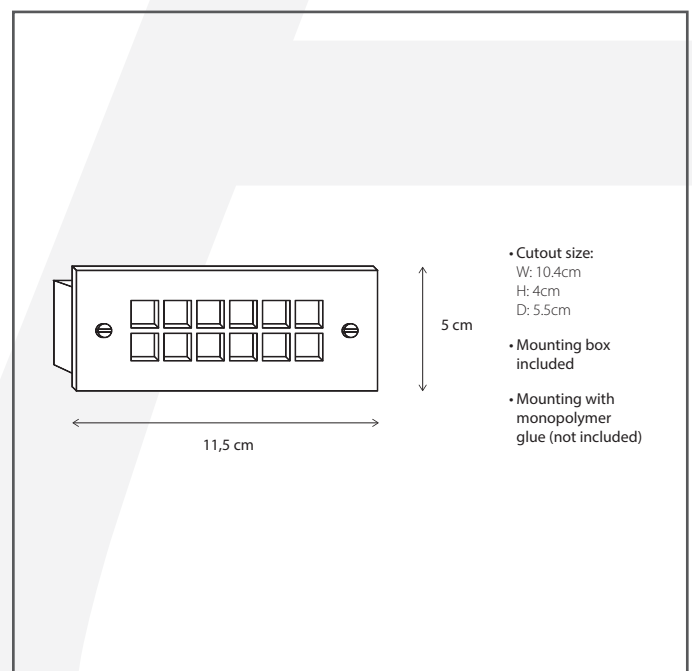

Authentage

Lighting - Verlichting - Eclairage - Beleuchtung
Belgian Design

Grille lounge

GRI001002

General information

Location:	OUTDOOR
Application:	WALL
Collection:	GRILLE
Material:	Frame: Brass, Housing: Aluminium
Finish:	Bronze

Dimensions and weight

Length (cm):	-
Width (cm):	11,5
Height (cm):	5
Depth (cm):	5,5
Weight (kg):	0,15

Product Specifications

Max. Wattage circuit 1 (W):	3
Max. Wattage circuit 2 (W):	
Voltage (V):	230
Fitting:	-
Driver included:	-
Transformer included:	-
Dali:	Yes, on request
Color Temperature (K):	2700
Integrated LED:	Yes
Lamps included:	-
IP rating (IP):	54
Dimmability remote:	Yes
Dimmability on product:	No