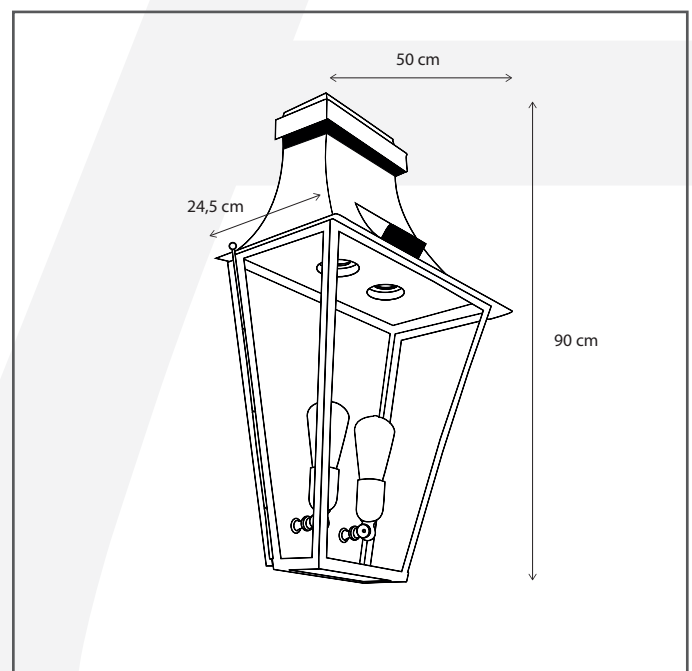

Authentage

Lighting - Verlichting - Eclairage - Beleuchtung
Belgian Design

Gracieuze wall grand 4L

GRA004WAG

General information

Location:	OUTDOOR
Application:	WALL
Collection:	GRACIEUZE
Material:	Frame: Brass, Glass: Clear Glass
Finish:	Bronze

Dimensions and weight

Length (cm):	-
Width (cm):	50
Height (cm):	90
Depth (cm):	24,5
Weight (kg):	7,5

Product Specifications

Max. Wattage circuit 1 (W):	2 x 15
Max. Wattage circuit 2 (W):	2 x 8
Voltage (V):	230
Fitting:	E27 + GU10
Driver included:	No
Transformer included:	No
Dali:	Yes, on request
Color Temperature (K):	-
Integrated LED:	-
Lamps included:	No
IP rating (IP):	43
Dimmability remote:	Yes
Dimmability on product:	No