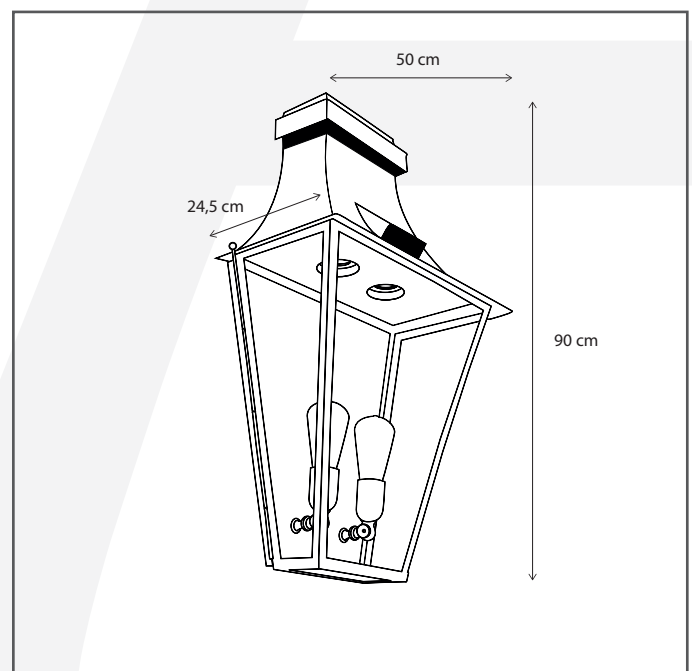

Authentage

Lighting - Verlichting - Eclairage - Beleuchtung
Belgian Design

Gracieuze wall grand 2L

GRA002WAG

General information

Location:	OUTDOOR
Application:	WALL
Collection:	GRACIEUZE
Material:	Frame: Brass, Glass: Clear Glass
Finish:	Bronze

Dimensions and weight

Length (cm):	-
Width (cm):	50
Height (cm):	90
Depth (cm):	24,5
Weight (kg):	7,5

Product Specifications

Max. Wattage circuit 1 (W):	2 x 15
Max. Wattage circuit 2 (W):	
Voltage (V):	230
Fitting:	E27
Driver included:	No
Transformer included:	No
Dali:	Yes, on request
Color Temperature (K):	-
Integrated LED:	-
Lamps included:	No
IP rating (IP):	43
Dimmability remote:	Yes
Dimmability on product:	No