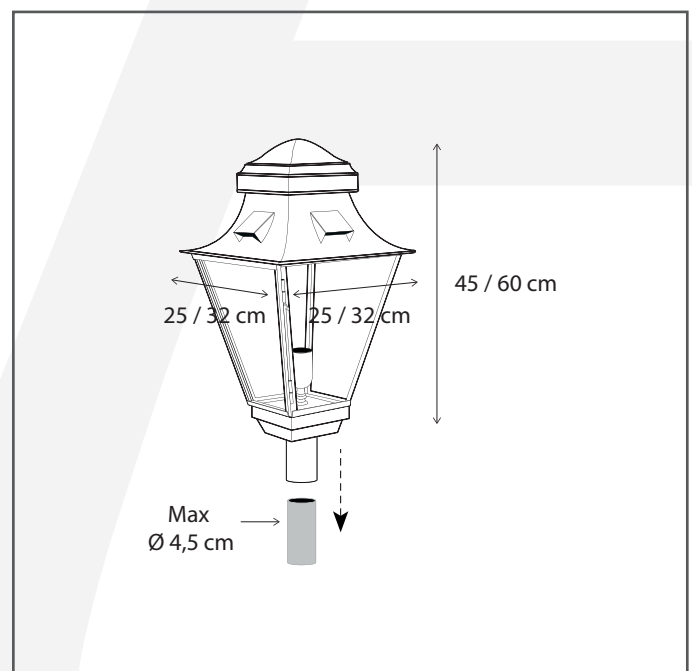

Authentage

Lighting - Verlichting - Eclairage - Beleuchtung
Belgian Design

Gracieuze pole normal 2L

GRA002TM5

General information

Location:	OUTDOOR
Application:	GROUND & POLE
Collection:	GRACIEUZE
Material:	Frame: Brass
Finish:	Bronze

Dimensions and weight

Length (cm):	-
Width (cm):	32
Height (cm):	60
Depth (cm):	32
Weight (kg):	10

Product Specifications

Max. Wattage circuit 1 (W):	15
Max. Wattage circuit 2 (W):	8
Voltage (V):	230
Fitting:	E27 + GU10
Driver included:	No
Transformer included:	No
Dali:	Yes, on request
Color Temperature (K):	-
Integrated LED:	-
Lamps included:	No
IP rating (IP):	43
Dimmability remote:	Yes
Dimmability on product:	No

For further questions don't hesitate to contact us via info@authentage.be or via 0032(0)3 355 10 40.

Gracieuze pole small / normal