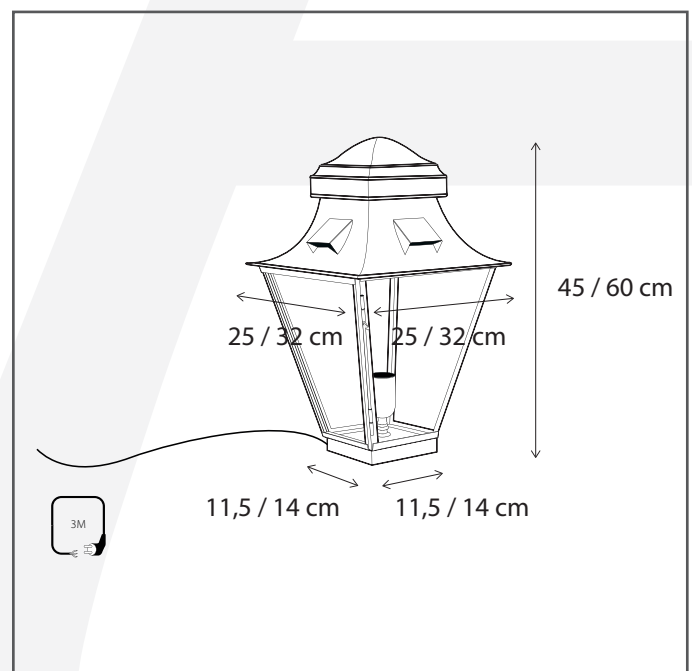

Authentage

Lighting - Verlichting - Eclairage - Beleuchtung
Belgian Design

Gracieuze terrace normal 2L

GRA002TE5

General information

Location:	OUTDOOR
Application:	FLOOR & TABLE
Collection:	GRACIEUZE
Material:	Frame: Brass
Finish:	Bronze

Dimensions and weight

Length (cm):	-
Width (cm):	32
Height (cm):	60
Depth (cm):	32
Weight (kg):	10

Product Specifications

Max. Wattage circuit 1 (W):	15
Max. Wattage circuit 2 (W):	8
Voltage (V):	230
Fitting:	E27 + GU10
Driver included:	No
Transformer included:	No
Dali:	No
Color Temperature (K):	-
Integrated LED:	-
Lamps included:	No
IP rating (IP):	43
Dimmability remote:	No
Dimmability on product:	No