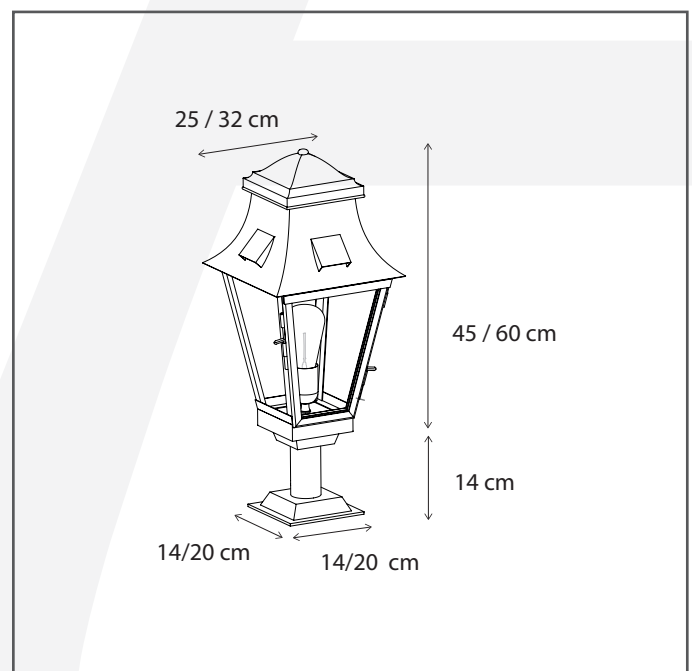

### General information

Location:	OUTDOOR
Application:	GROUND & POLE
Collection:	GRACIEUZE
Material:	Frame: Brass
Finish:	Bronze

### Dimensions and weight

Length (cm):	-
Width (cm):	32
Height (cm):	60
Depth (cm):	32
Weight (kg):	10

### Product Specifications

Max. Wattage circuit 1 (W):	15
Max. Wattage circuit 2 (W):	8
Voltage (V):	230
Fitting:	E27 + GU10
Driver included:	No
Transformer included:	No
Dali:	Yes, on request
Color Temperature (K):	-
Integrated LED:	-
Lamps included:	No
IP rating (IP):	43
Dimmability remote:	Yes
Dimmability on product:	No