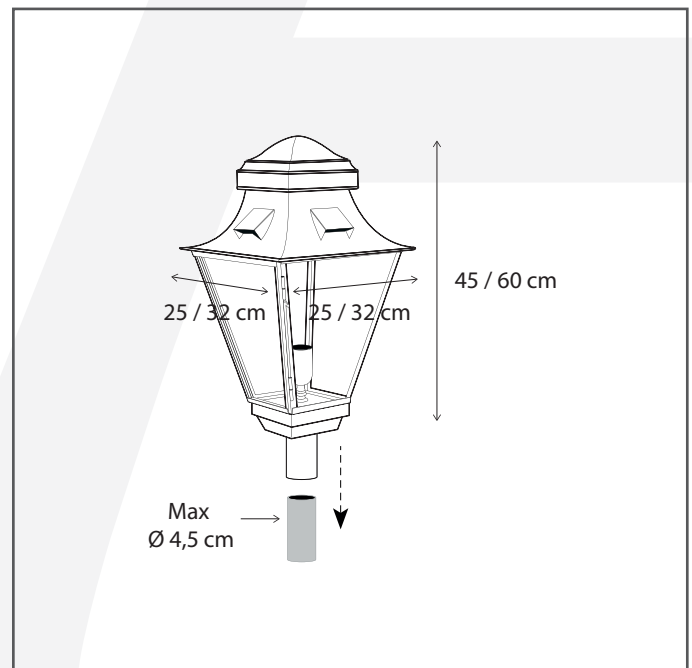

Authentage

Lighting - Verlichting - Eclairage - Beleuchtung
Belgian Design

Gracieuze pole small 1L

GRA001TM3

General information

Location:	OUTDOOR
Application:	GROUND & POLE
Collection:	GRACIEUZE
Material:	Frame: Brass
Finish:	Bronze

Dimensions and weight

Length (cm):	-
Width (cm):	25
Height (cm):	45
Depth (cm):	25
Weight (kg):	5

Product Specifications

Max. Wattage circuit 1 (W):	15
Max. Wattage circuit 2 (W):	
Voltage (V):	230
Fitting:	E27
Driver included:	No
Transformer included:	No
Dali:	Yes, on request
Color Temperature (K):	-
Integrated LED:	-
Lamps included:	No
IP rating (IP):	43
Dimmability remote:	Yes
Dimmability on product:	No

For further questions don't hesitate to contact us via info@authentage.be or via 0032(0)3 355 10 40.

Gracieuze pole small / normal