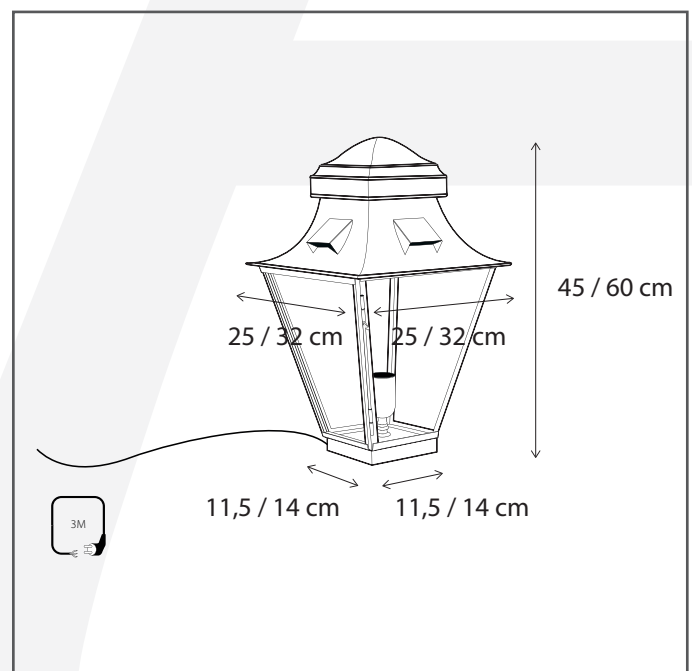

Authentage

Lighting - Verlichting - Eclairage - Beleuchtung
Belgian Design

Gracieuze terrace normal 1L

GRA001TE5

General information

Location:	OUTDOOR
Application:	FLOOR & TABLE
Collection:	GRACIEUZE
Material:	Frame: Brass
Finish:	Bronze

Dimensions and weight

Length (cm):	-
Width (cm):	32
Height (cm):	60
Depth (cm):	32
Weight (kg):	10

Product Specifications

Max. Wattage circuit 1 (W):	15
Max. Wattage circuit 2 (W):	
Voltage (V):	230
Fitting:	E27
Driver included:	No
Transformer included:	No
Dali:	No
Color Temperature (K):	-
Integrated LED:	-
Lamps included:	No
IP rating (IP):	43
Dimmability remote:	No
Dimmability on product:	No