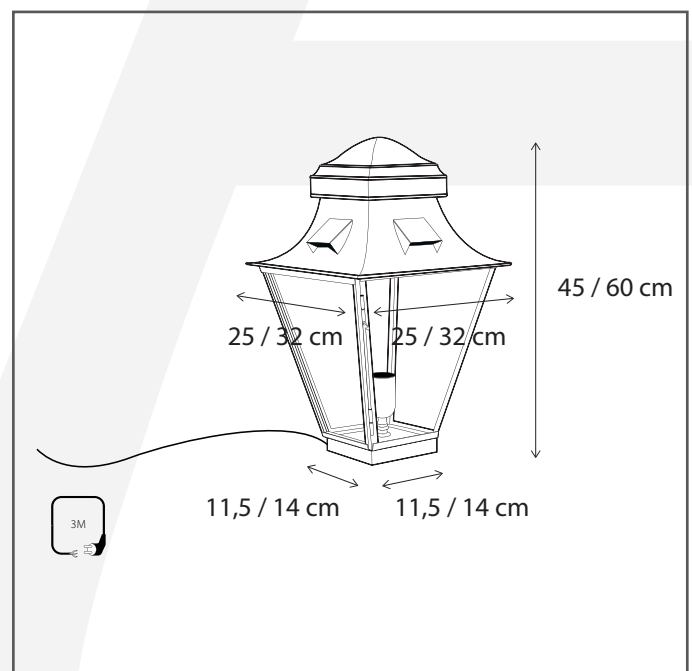

Authentage

Lighting - Verlichting - Eclairage - Beleuchtung
Belgian Design

Gracieuze terrace small 1L

GRA001TE3

General information

| | |
|--------------|---------------|
| Location: | OUTDOOR |
| Application: | FLOOR & TABLE |
| Collection: | GRACIEUZE |
| Material: | Frame: Brass |
| Finish: | Bronze |

Dimensions and weight

| | |
|--------------|----|
| Length (cm): | - |
| Width (cm): | 25 |
| Height (cm): | 45 |
| Depth (cm): | 25 |
| Weight (kg): | 5 |

Product Specifications

| | |
|-----------------------------|-----|
| Max. Wattage circuit 1 (W): | 15 |
| Max. Wattage circuit 2 (W): | |
| Voltage (V): | 230 |
| Fitting: | E27 |
| Driver included: | No |
| Transformer included: | No |
| Dali: | No |
| Color Temperature (K): | - |
| Integrated LED: | - |
| Lamps included: | No |
| IP rating (IP): | 43 |
| Dimmability remote: | No |
| Dimmability on product: | No |