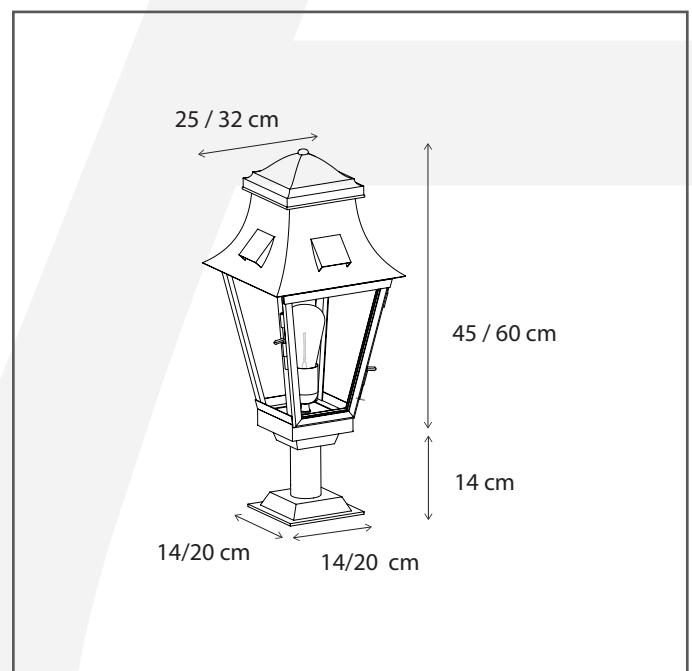

Authentage

Lighting - Verlichting - Eclairage - Beleuchtung
Belgian Design

Gracieuze on foot normal 1L

GRA001SM6

General information

Location:	OUTDOOR
Application:	GROUND & POLE
Collection:	GRACIEUZE
Material:	Frame: Brass
Finish:	Bronze

Dimensions and weight

Length (cm):	-
Width (cm):	32
Height (cm):	60
Depth (cm):	32
Weight (kg):	10

Product Specifications

Max. Wattage circuit 1 (W):	15
Max. Wattage circuit 2 (W):	
Voltage (V):	230
Fitting:	E27
Driver included:	No
Transformer included:	No
Dali:	Yes, on request
Color Temperature (K):	-
Integrated LED:	-
Lamps included:	No
IP rating (IP):	43
Dimmability remote:	Yes
Dimmability on product:	No

For further questions don't hesitate to contact us via info@authentage.be or via 0032(0)3 355 10 40.

Gracieuze on foot small / normal