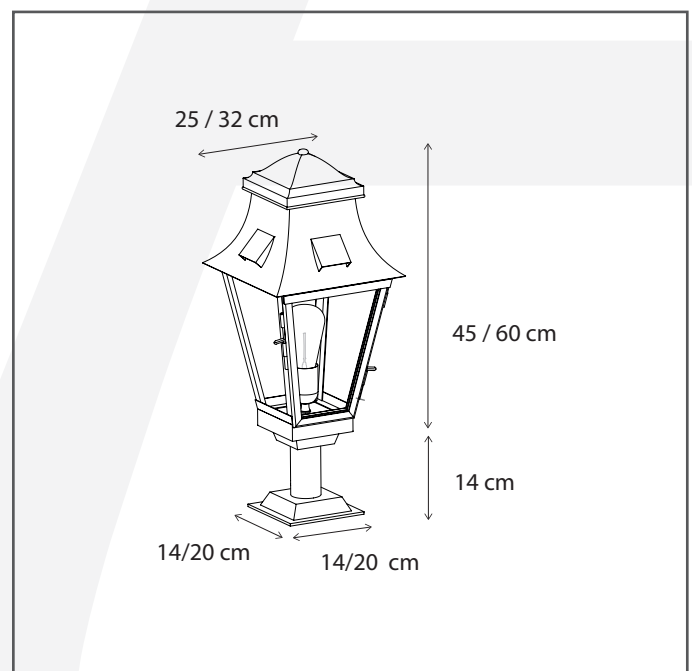

Authentage

Lighting - Verlichting - Eclairage - Beleuchtung
Belgian Design

Gracieuze on foot small 1L

GRA001SM3

General information

Location:	OUTDOOR
Application:	GROUND & POLE
Collection:	GRACIEUZE
Material:	Frame: Brass
Finish:	Bronze

Dimensions and weight

Length (cm):	-
Width (cm):	25
Height (cm):	45
Depth (cm):	25
Weight (kg):	5,1

Product Specifications

Max. Wattage circuit 1 (W):	15
Max. Wattage circuit 2 (W):	
Voltage (V):	230
Fitting:	E27
Driver included:	No
Transformer included:	No
Dali:	Yes, on request
Color Temperature (K):	-
Integrated LED:	-
Lamps included:	No
IP rating (IP):	43
Dimmability remote:	Yes
Dimmability on product:	No