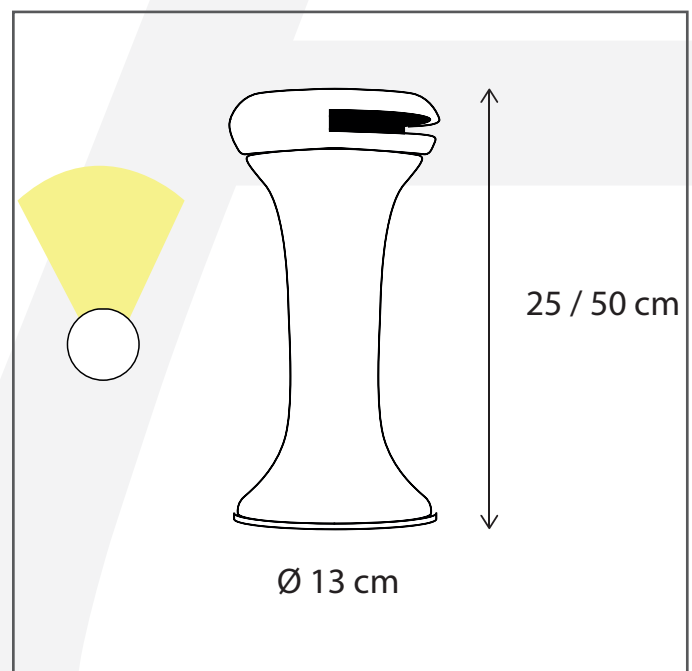

Authentage

Lighting - Verlichting - Eclairage - Beleuchtung
Belgian Design

Galed pole 90° 25 cm

GAL2010PI

General information

Location:	OUTDOOR
Application:	GROUND & POLE
Collection:	GALED
Material:	Frame: Brass
Finish:	Chrome

Dimensions and weight

Length (cm):	-
Width (cm):	13
Height (cm):	25
Depth (cm):	13
Weight (kg):	2,509

Product Specifications

Max. Wattage circuit 1 (W):	1,5
Max. Wattage circuit 2 (W):	
Voltage (V):	24
Fitting:	
Driver included:	No
Transformer included:	No
Dali:	Yes, on request
Color Temperature (K):	2700
Integrated LED:	Yes
Lamps included:	-
IP rating (IP):	65
Dimmability remote:	Yes
Dimmability on product:	No