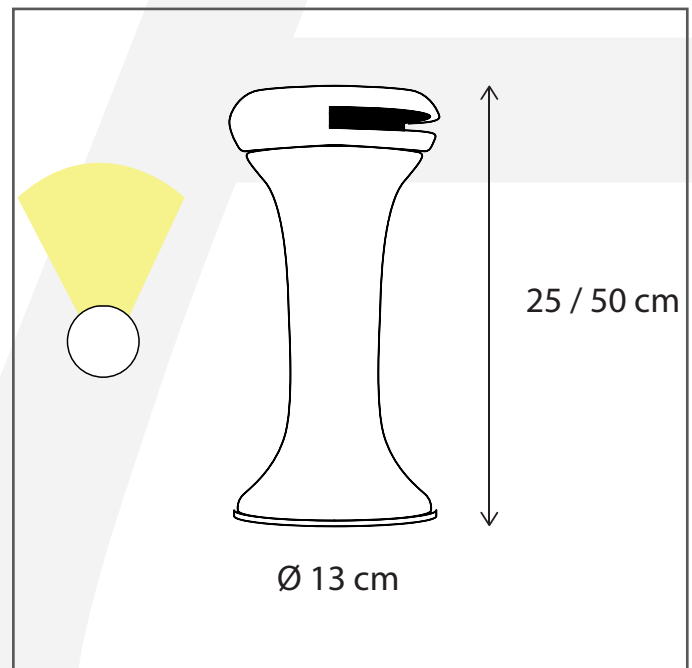

Authentage

Lighting - Verlichting - Eclairage - Beleuchtung
Belgian Design

Galed pole 90° 50 cm (driver incl.)

GAL2010P6

General information

Location:	OUTDOOR
Application:	GROUND & POLE
Collection:	GALED
Material:	Frame: Brass
Finish:	Chrome

Dimensions and weight

Length (cm):	-
Width (cm):	13
Height (cm):	50
Depth (cm):	13
Weight (kg):	3,935

Product Specifications

Max. Wattage circuit 1 (W):	1,5
Max. Wattage circuit 2 (W):	
Voltage (V):	230
Fitting:	
Driver included:	Yes
Transformer included:	No
Dali:	Yes, on request
Color Temperature (K):	2700
Integrated LED:	Yes
Lamps included:	-
IP rating (IP):	65
Dimmability remote:	Yes
Dimmability on product:	No