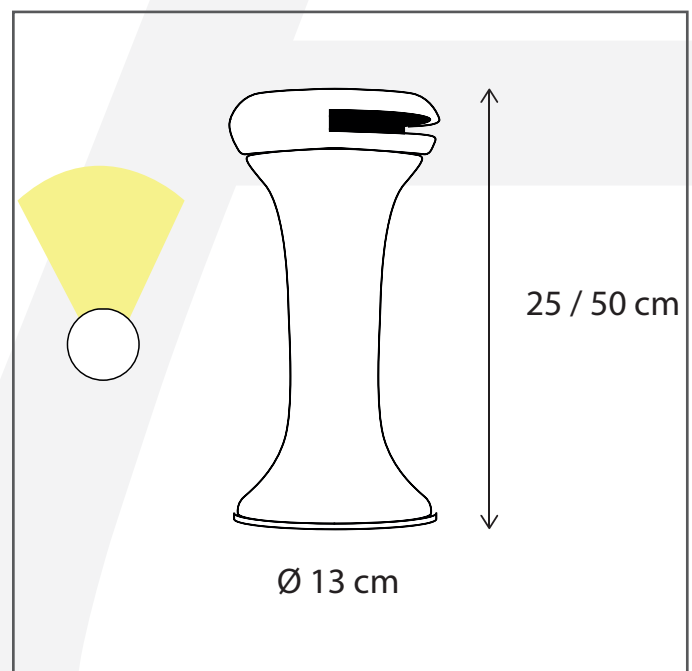

Authentage

Lighting - Verlichting - Eclairage - Beleuchtung
Belgian Design

Galed pole 90° 50 cm

GAL2010P5

General information

Location:	OUTDOOR
Application:	GROUND & POLE
Collection:	GALED
Material:	Frame: Brass
Finish:	Chrome

Dimensions and weight

Length (cm):	-
Width (cm):	13
Height (cm):	50
Depth (cm):	13
Weight (kg):	3,935

Product Specifications

Max. Wattage circuit 1 (W):	1,5
Max. Wattage circuit 2 (W):	
Voltage (V):	24
Fitting:	
Driver included:	No
Transformer included:	No
Dali:	Yes, on request
Color Temperature (K):	2700
Integrated LED:	Yes
Lamps included:	-
IP rating (IP):	65
Dimmability remote:	Yes
Dimmability on product:	No