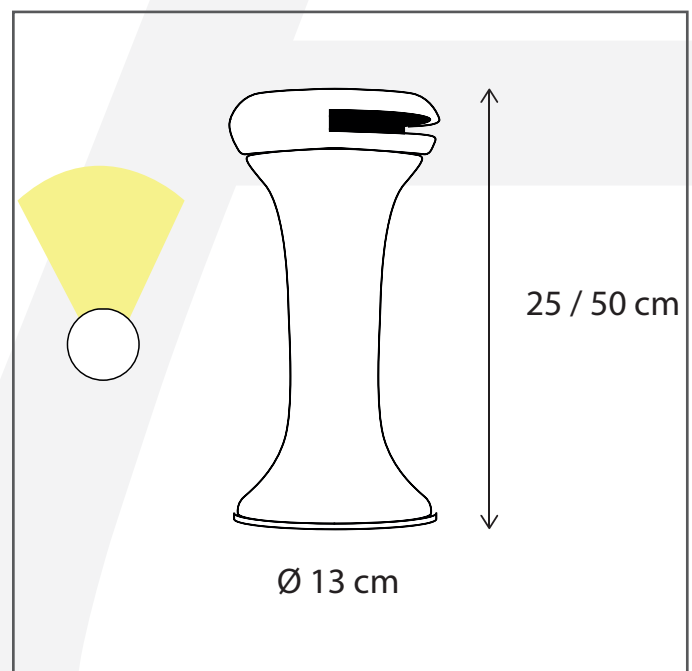

Authentage

Lighting - Verlichting - Eclairage - Beleuchtung
Belgian Design

Galed pole 90° 25 cm (driver incl.)

GAL2010P2

General information

Location:	OUTDOOR
Application:	GROUND & POLE
Collection:	GALED
Material:	Frame: Brass
Finish:	Chrome

Dimensions and weight

Length (cm):	-
Width (cm):	13
Height (cm):	25
Depth (cm):	13
Weight (kg):	2,509

Product Specifications

Max. Wattage circuit 1 (W):	1,5
Max. Wattage circuit 2 (W):	
Voltage (V):	230
Fitting:	
Driver included:	Yes
Transformer included:	No
Dali:	Yes, on request
Color Temperature (K):	2700
Integrated LED:	Yes
Lamps included:	-
IP rating (IP):	65
Dimmability remote:	Yes
Dimmability on product:	No

For further questions don't hesitate to contact us via info@authentage.be or via 0032(0)3 355 10 40.

Galed pole 90°