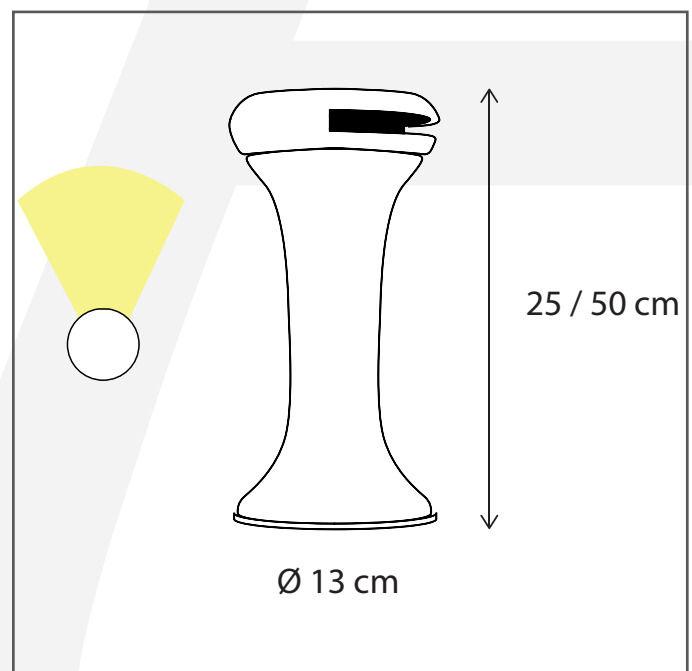

Authentage

Lighting - Verlichting - Eclairage - Beleuchtung
Belgian Design

Galed pole 90° 25 cm

GAL1010PI

General information

Location:	OUTDOOR
Application:	GROUND & POLE
Collection:	GALED
Material:	Frame: Brass
Finish:	Brushed nickel

Dimensions and weight

Length (cm):	-
Width (cm):	13
Height (cm):	25
Depth (cm):	13
Weight (kg):	2,509

Product Specifications

Max. Wattage circuit 1 (W):	1,5
Max. Wattage circuit 2 (W):	
Voltage (V):	24
Fitting:	
Driver included:	No
Transformer included:	No
Dali:	Yes, on request
Color Temperature (K):	2700
Integrated LED:	Yes
Lamps included:	-
IP rating (IP):	65
Dimmability remote:	Yes
Dimmability on product:	No