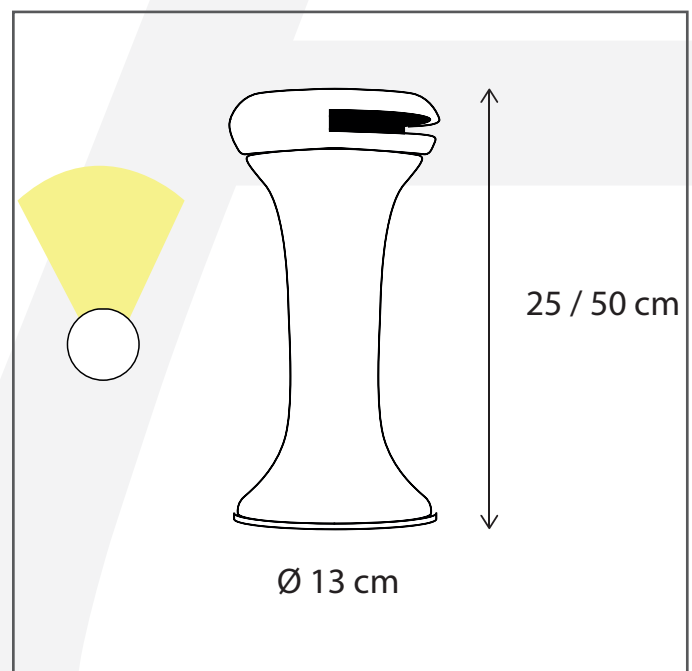

Authentage

Lighting - Verlichting - Eclairage - Beleuchtung
Belgian Design

Galed pole 90° 50 cm (driver incl.)

GAL1010P6

General information

Location:	OUTDOOR
Application:	GROUND & POLE
Collection:	GALED
Material:	Frame: Brass
Finish:	Brushed nickel

Dimensions and weight

Length (cm):	-
Width (cm):	13
Height (cm):	50
Depth (cm):	13
Weight (kg):	3,935

Product Specifications

Max. Wattage circuit 1 (W):	1,5
Max. Wattage circuit 2 (W):	
Voltage (V):	230
Fitting:	
Driver included:	Yes
Transformer included:	No
Dali:	Yes, on request
Color Temperature (K):	2700
Integrated LED:	Yes
Lamps included:	-
IP rating (IP):	65
Dimmability remote:	Yes
Dimmability on product:	No