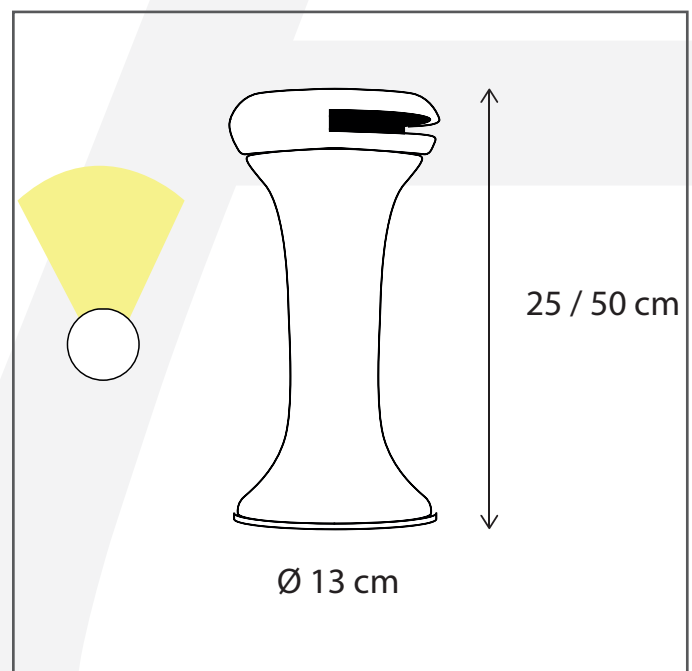

Authentage

Lighting - Verlichting - Eclairage - Beleuchtung
Belgian Design

Galed pole 90° 25 cm

GAL0010PI

General information

Location:	OUTDOOR
Application:	GROUND & POLE
Collection:	GALED
Material:	Frame: Brass
Finish:	Bronze

Dimensions and weight

Length (cm):	-
Width (cm):	13
Height (cm):	25
Depth (cm):	13
Weight (kg):	2,509

Product Specifications

Max. Wattage circuit 1 (W):	1,5
Max. Wattage circuit 2 (W):	
Voltage (V):	24
Fitting:	
Driver included:	No
Transformer included:	No
Dali:	Yes, on request
Color Temperature (K):	2700
Integrated LED:	Yes
Lamps included:	-
IP rating (IP):	65
Dimmability remote:	Yes
Dimmability on product:	No