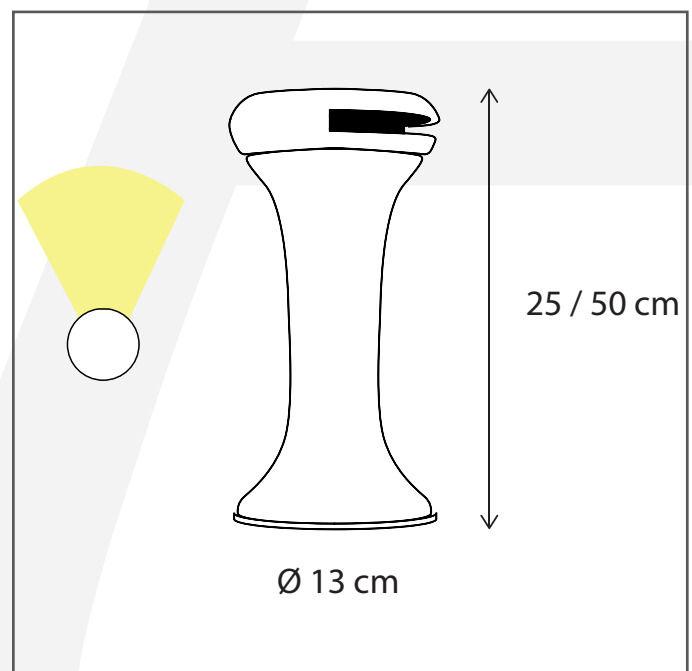

Authentage

Lighting - Verlichting - Eclairage - Beleuchtung
Belgian Design

Galed pole 90° 50 cm (driver incl.)

GAL0010P6

General information

Location:	OUTDOOR
Application:	GROUND & POLE
Collection:	GALED
Material:	Frame: Brass
Finish:	Bronze

Dimensions and weight

Length (cm):	-
Width (cm):	13
Height (cm):	50
Depth (cm):	13
Weight (kg):	3,935

Product Specifications

Max. Wattage circuit 1 (W):	1,5
Max. Wattage circuit 2 (W):	
Voltage (V):	230
Fitting:	
Driver included:	Yes
Transformer included:	No
Dali:	Yes, on request
Color Temperature (K):	2700
Integrated LED:	Yes
Lamps included:	-
IP rating (IP):	65
Dimmability remote:	Yes
Dimmability on product:	No