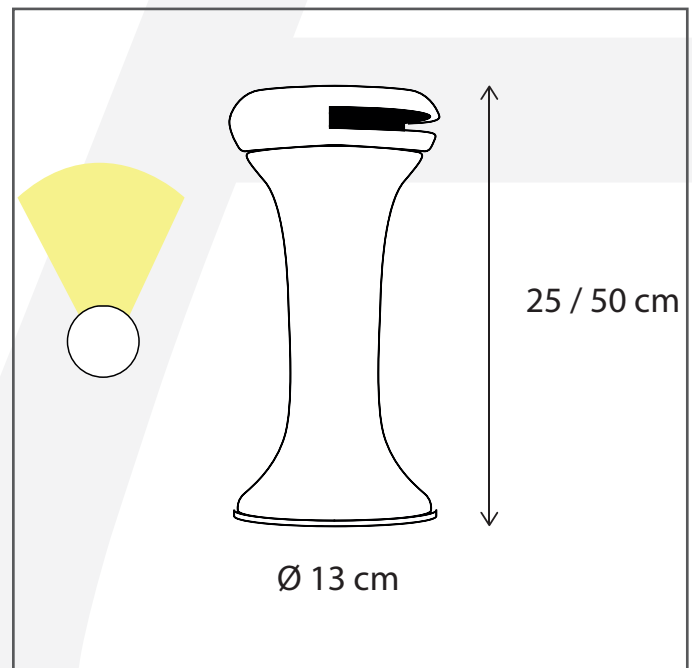

Authentage

Lighting - Verlichting - Eclairage - Beleuchtung
Belgian Design

Galed pole 90° 50 cm

GAL0010P5

General information

Location:	OUTDOOR
Application:	GROUND & POLE
Collection:	GALED
Material:	Frame: Brass
Finish:	Bronze

Dimensions and weight

Length (cm):	-
Width (cm):	13
Height (cm):	50
Depth (cm):	13
Weight (kg):	3,935

Product Specifications

Max. Wattage circuit 1 (W):	1,5
Max. Wattage circuit 2 (W):	
Voltage (V):	24
Fitting:	
Driver included:	No
Transformer included:	No
Dali:	Yes, on request
Color Temperature (K):	2700
Integrated LED:	Yes
Lamps included:	-
IP rating (IP):	65
Dimmability remote:	Yes
Dimmability on product:	No