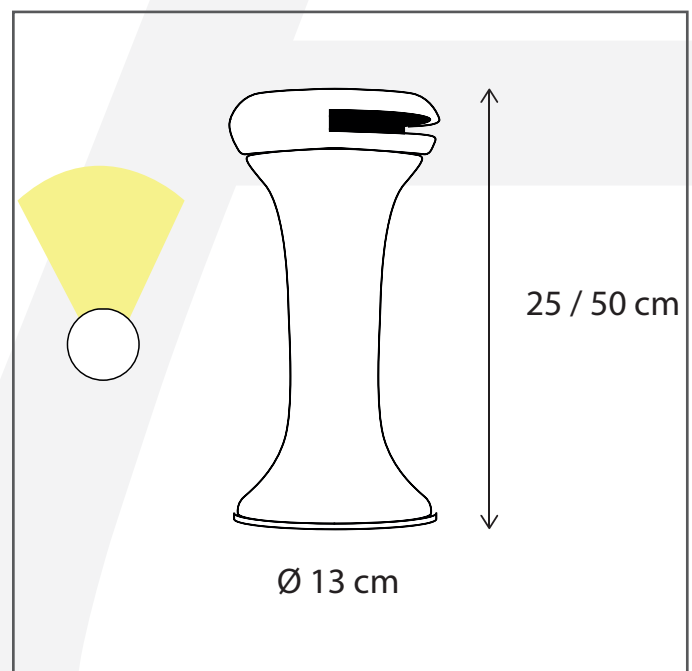

Authentage

Lighting - Verlichting - Eclairage - Beleuchtung
Belgian Design

Galed pole 90° 25 cm (driver incl.)

GAL0010P2

General information

Location:	OUTDOOR
Application:	GROUND & POLE
Collection:	GALED
Material:	Frame: Brass
Finish:	Bronze

Dimensions and weight

Length (cm):	-
Width (cm):	13
Height (cm):	25
Depth (cm):	13
Weight (kg):	2,509

Product Specifications

Max. Wattage circuit 1 (W):	1,5
Max. Wattage circuit 2 (W):	
Voltage (V):	230
Fitting:	
Driver included:	Yes
Transformer included:	No
Dali:	Yes, on request
Color Temperature (K):	2700
Integrated LED:	Yes
Lamps included:	-
IP rating (IP):	65
Dimmability remote:	Yes
Dimmability on product:	No

For further questions don't hesitate to contact us via info@authentage.be or via 0032(0)3 355 10 40.

Galed pole 90°