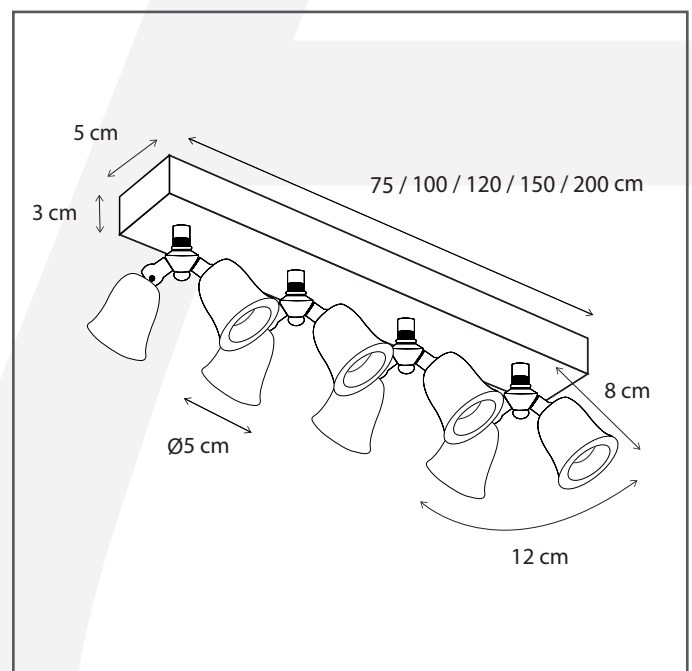

Authentage

Lighting - Verlichting - Eclairage - Beleuchtung
Belgian Design

Fleure Twin on profile 150 cm - 4L

FLT2L4B15

General information

Location:	INDOOR
Application:	SPOT
Collection:	FLEURE TWIN
Material:	Frame: Brass
Finish:	Chrome

Dimensions and weight

Length (cm):	150
Width (cm):	-
Height (cm):	11
Depth (cm):	6
Weight (kg):	2,6

Product Specifications

Max. Wattage circuit 1 (W):	8 x 5
Max. Wattage circuit 2 (W):	
Voltage (V):	230
Fitting:	G4
Driver included:	Yes
Transformer included:	No
Dali:	No
Color Temperature (K):	-
Integrated LED:	-
Lamps included:	No
IP rating (IP):	20
Dimmability remote:	Yes
Dimmability on product:	No