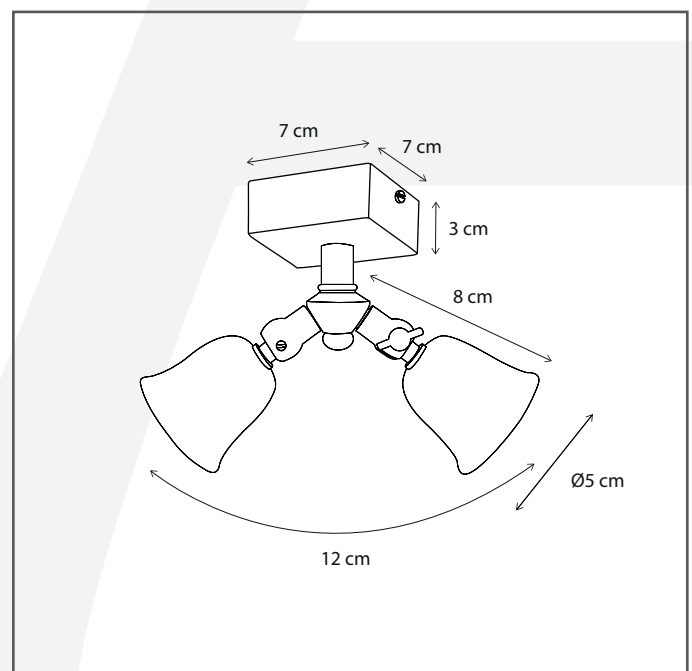

Authentage

Lighting - Verlichting - Eclairage - Beleuchtung
Belgian Design

Fleure Twin on square base

FLT2L1V70

General information

Location:	INDOOR
Application:	SPOT
Collection:	FLEURE TWIN
Material:	Frame: Brass
Finish:	Chrome

Dimensions and weight

Length (cm):	-
Width (cm):	7
Height (cm):	11
Depth (cm):	7
Weight (kg):	0,6

Product Specifications

Max. Wattage circuit 1 (W):	2 x 5
Max. Wattage circuit 2 (W):	
Voltage (V):	12
Fitting:	G4
Driver included:	No
Transformer included:	No
Dali:	No
Color Temperature (K):	-
Integrated LED:	-
Lamps included:	No
IP rating (IP):	20
Dimmability remote:	Yes
Dimmability on product:	No