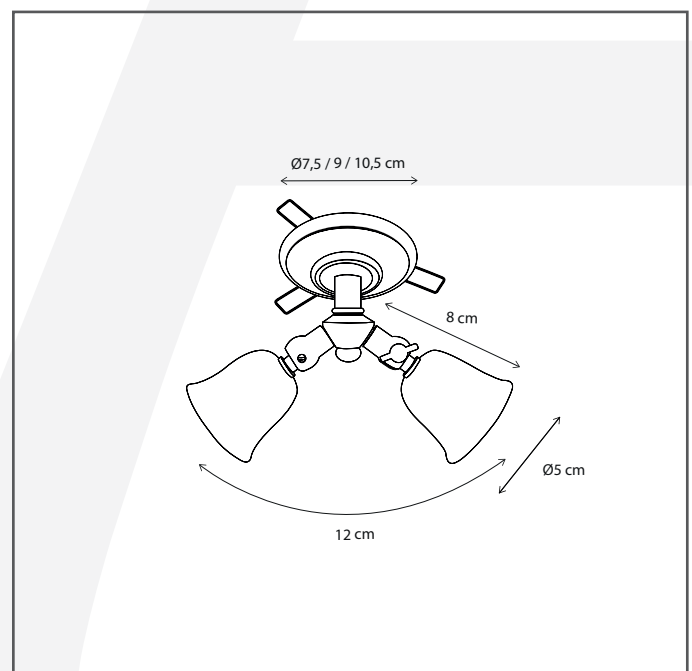

Authentage

Lighting - Verlichting - Eclairage - Beleuchtung
Belgian Design

Fleure Twin rosas with springs 9 cm

FLT2L1J90

General information

Location:	INDOOR
Application:	SPOT
Collection:	FLEURE TWIN
Material:	Frame: Brass
Finish:	Chrome

Dimensions and weight

Length (cm):	-
Width (cm):	9
Height (cm):	8
Depth (cm):	9
Weight (kg):	0,2

Product Specifications

Max. Wattage circuit 1 (W):	2 x 5
Max. Wattage circuit 2 (W):	
Voltage (V):	12
Fitting:	G4
Driver included:	No
Transformer included:	No
Dali:	No
Color Temperature (K):	-
Integrated LED:	-
Lamps included:	No
IP rating (IP):	20
Dimmability remote:	Yes
Dimmability on product:	No