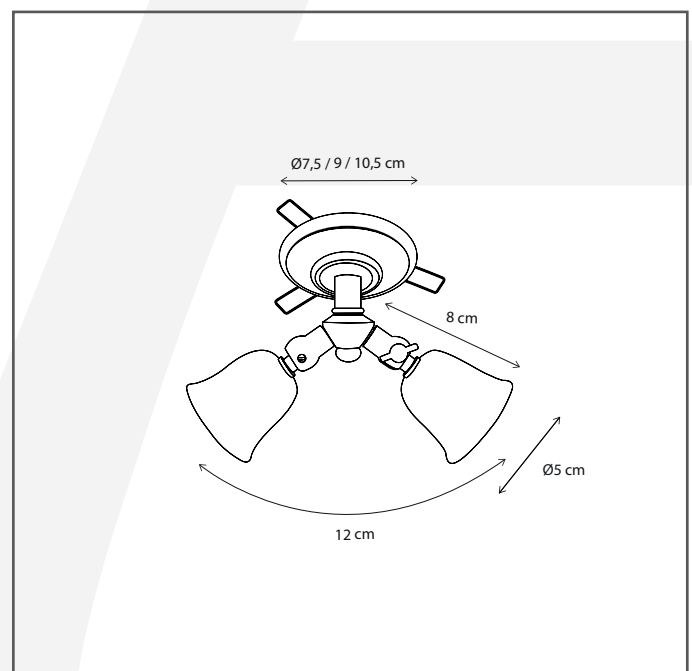

Authentage

Lighting - Verlichting - Eclairage - Beleuchtung
Belgian Design

Fleure Twin rosas with springs 7,5 cm

FLT2L1J75

General information

Location:	INDOOR
Application:	SPOT
Collection:	FLEURE TWIN
Material:	Frame: Brass
Finish:	Chrome

Dimensions and weight

Length (cm):	-
Width (cm):	7,5
Height (cm):	8
Depth (cm):	7,5
Weight (kg):	0,2

Product Specifications

Max. Wattage circuit 1 (W):	2 x 5
Max. Wattage circuit 2 (W):	
Voltage (V):	12
Fitting:	G4
Driver included:	No
Transformer included:	No
Dali:	No
Color Temperature (K):	-
Integrated LED:	-
Lamps included:	No
IP rating (IP):	20
Dimmability remote:	Yes
Dimmability on product:	No