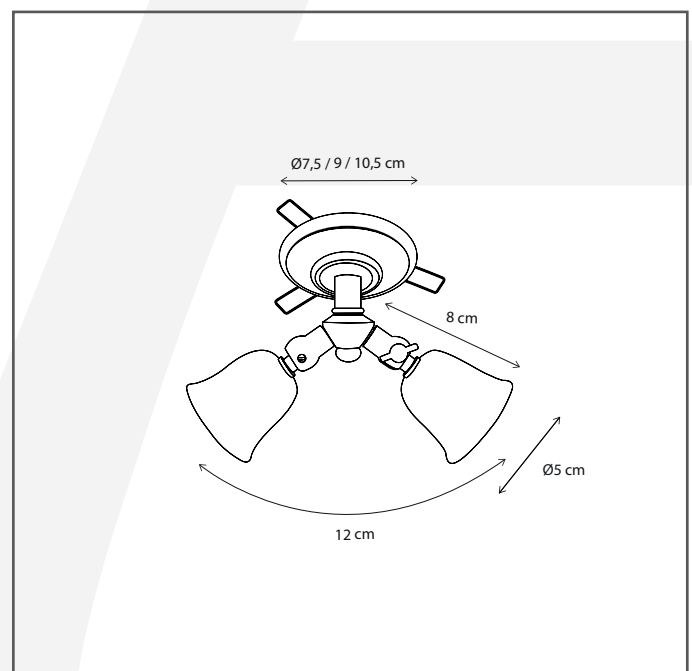

## Fleure Twin rosas with springs 10,5 cm

#### General information

Location:	INDOOR
Application:	SPOT
Collection:	FLEURE TWIN
Material:	Frame: Brass
Finish:	Chrome

#### Dimensions and weight

Length (cm):	-
Width (cm):	10,5
Height (cm):	8
Depth (cm):	10,5
Weight (kg):	0,2

#### Product Specifications

Max. Wattage circuit 1 (W):	2 x 5
Max. Wattage circuit 2 (W):	
Voltage (V):	12
Fitting:	G4
Driver included:	No
Transformer included:	No
Dali:	No
Color Temperature (K):	-
Integrated LED:	-
Lamps included:	No
IP rating (IP):	20
Dimmability remote:	Yes
Dimmability on product:	No