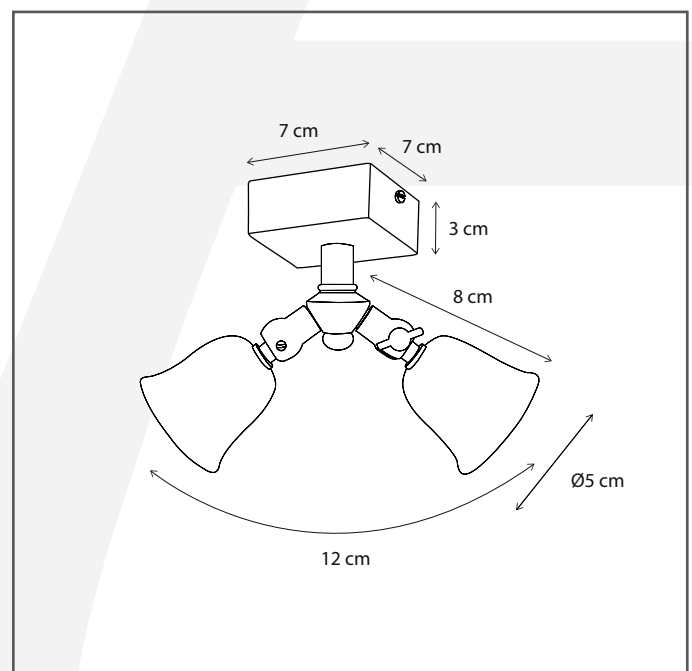

Authentage

Lighting - Verlichting - Eclairage - Beleuchtung
Belgian Design

Fleure Twin on square base

FLT1L1V70

General information

Location:	INDOOR
Application:	SPOT
Collection:	FLEURE TWIN
Material:	Frame: Brass
Finish:	Brushed nickel

Dimensions and weight

Length (cm):	-
Width (cm):	7
Height (cm):	11
Depth (cm):	7
Weight (kg):	0,6

Product Specifications

Max. Wattage circuit 1 (W):	2 x 5
Max. Wattage circuit 2 (W):	
Voltage (V):	12
Fitting:	G4
Driver included:	No
Transformer included:	No
Dali:	No
Color Temperature (K):	-
Integrated LED:	-
Lamps included:	No
IP rating (IP):	20
Dimmability remote:	Yes
Dimmability on product:	No