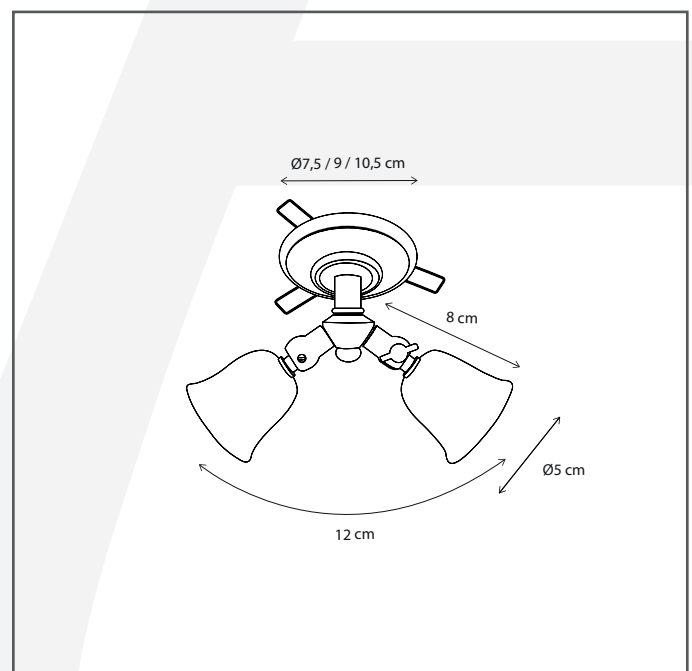

Authentage

Lighting - Verlichting - Eclairage - Beleuchtung
Belgian Design

Fleure Twin rosas with springs 9 cm

FLT1L1J90

General information

Location:	INDOOR
Application:	SPOT
Collection:	FLEURE TWIN
Material:	Frame: Brass
Finish:	Brushed nickel

Dimensions and weight

Length (cm):	-
Width (cm):	9
Height (cm):	8
Depth (cm):	9
Weight (kg):	0,2

Product Specifications

Max. Wattage circuit 1 (W):	2 x 5
Max. Wattage circuit 2 (W):	
Voltage (V):	12
Fitting:	G4
Driver included:	No
Transformer included:	No
Dali:	No
Color Temperature (K):	-
Integrated LED:	-
Lamps included:	No
IP rating (IP):	20
Dimmability remote:	Yes
Dimmability on product:	No