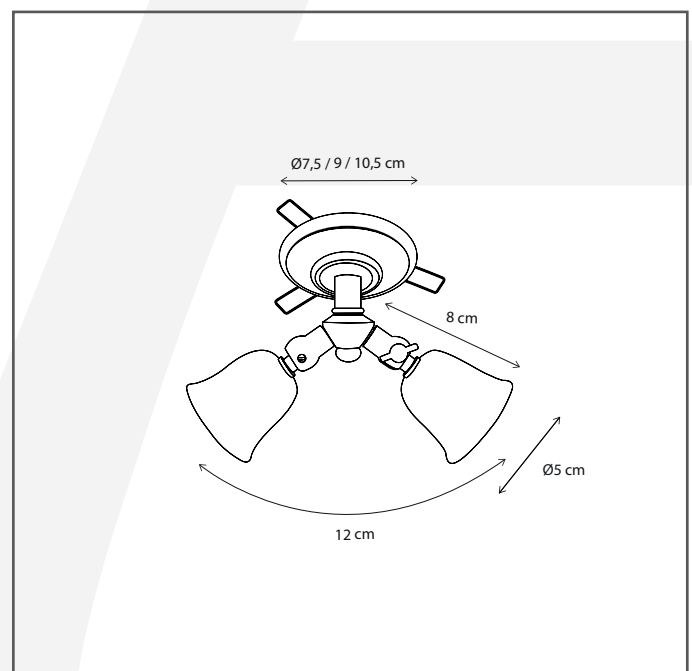

## Fleure Twin rosas with springs 7,5 cm

#### General information

Location:	INDOOR
Application:	SPOT
Collection:	FLEURE TWIN
Material:	Frame: Brass
Finish:	Brushed nickel

#### Dimensions and weight

Length (cm):	-
Width (cm):	7,5
Height (cm):	8
Depth (cm):	7,5
Weight (kg):	0,2

#### Product Specifications

Max. Wattage circuit 1 (W):	2 x 5
Max. Wattage circuit 2 (W):	
Voltage (V):	12
Fitting:	G4
Driver included:	No
Transformer included:	No
Dali:	No
Color Temperature (K):	-
Integrated LED:	-
Lamps included:	No
IP rating (IP):	20
Dimmability remote:	Yes
Dimmability on product:	No