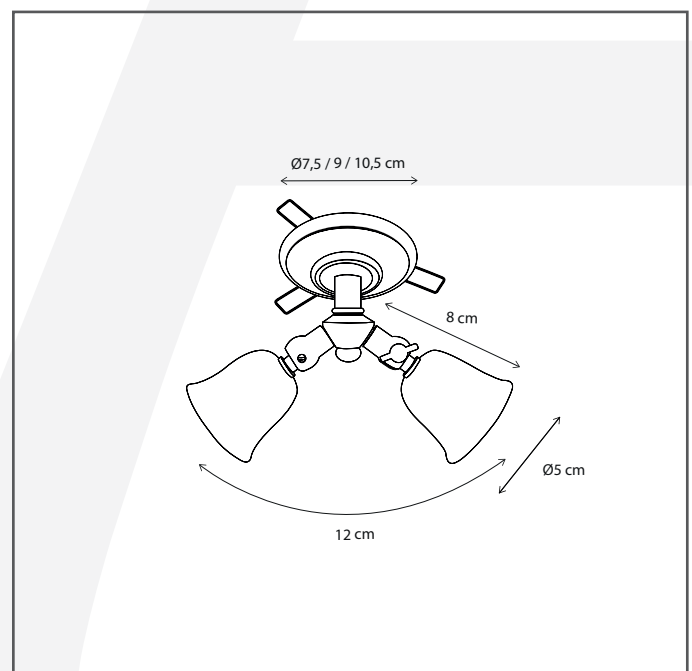

Authentage

Lighting - Verlichting - Eclairage - Beleuchtung
Belgian Design

Fleure Twin rosas with springs 10,5 cm

FLT1L1J10

General information

Location:	INDOOR
Application:	SPOT
Collection:	FLEURE TWIN
Material:	Frame: Brass
Finish:	Brushed nickel

Dimensions and weight

Length (cm):	-
Width (cm):	10,5
Height (cm):	8
Depth (cm):	10,5
Weight (kg):	0,2

Product Specifications

Max. Wattage circuit 1 (W):	2 x 5
Max. Wattage circuit 2 (W):	
Voltage (V):	12
Fitting:	G4
Driver included:	No
Transformer included:	No
Dali:	No
Color Temperature (K):	-
Integrated LED:	-
Lamps included:	No
IP rating (IP):	20
Dimmability remote:	Yes
Dimmability on product:	No