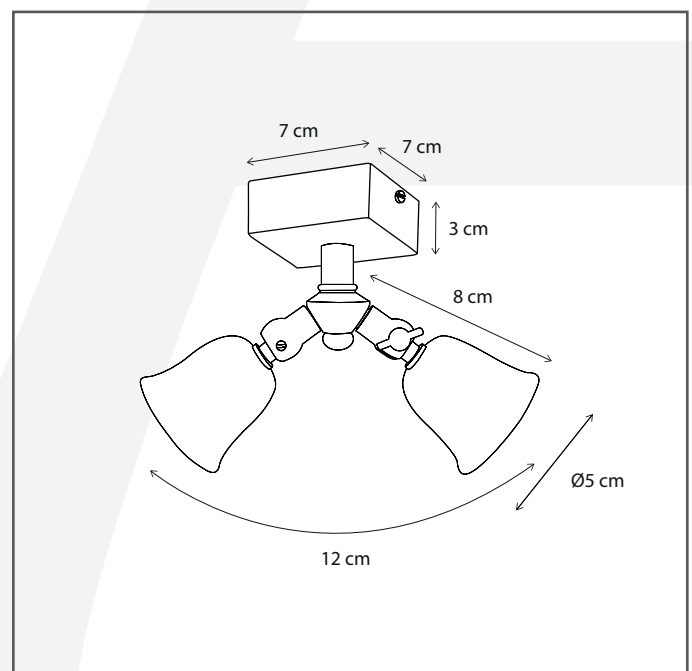

Authentage

Lighting - Verlichting - Eclairage - Beleuchtung
Belgian Design

Fleure Twin on square base

FLTOL1V70

General information

Location:	INDOOR
Application:	SPOT
Collection:	FLEURE TWIN
Material:	Frame: Brass
Finish:	Bronze

Dimensions and weight

Length (cm):	-
Width (cm):	7
Height (cm):	11
Depth (cm):	7
Weight (kg):	0,6

Product Specifications

Max. Wattage circuit 1 (W):	2 x 5
Max. Wattage circuit 2 (W):	
Voltage (V):	12
Fitting:	G4
Driver included:	No
Transformer included:	No
Dali:	No
Color Temperature (K):	-
Integrated LED:	-
Lamps included:	No
IP rating (IP):	20
Dimmability remote:	Yes
Dimmability on product:	No

Fleure Twin on square base

For further questions don't hesitate to contact us via info@authentage.be or via 0032(0)3 355 10 40.