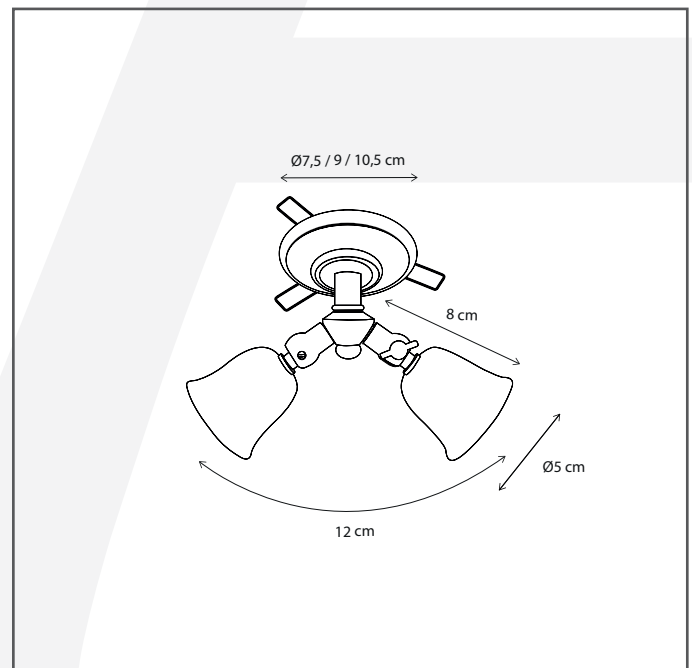

Authentage

Lighting - Verlichting - Eclairage - Beleuchtung
Belgian Design

Fleure Twin rosas with springs 9 cm

FLTOL1J90

General information

Location:	INDOOR
Application:	SPOT
Collection:	FLEURE TWIN
Material:	Frame: Brass
Finish:	Bronze

Dimensions and weight

Length (cm):	-
Width (cm):	9
Height (cm):	8
Depth (cm):	9
Weight (kg):	0,2

Product Specifications

Max. Wattage circuit 1 (W):	2 x 5
Max. Wattage circuit 2 (W):	
Voltage (V):	12
Fitting:	G4
Driver included:	No
Transformer included:	No
Dali:	No
Color Temperature (K):	-
Integrated LED:	-
Lamps included:	No
IP rating (IP):	20
Dimmability remote:	Yes
Dimmability on product:	No